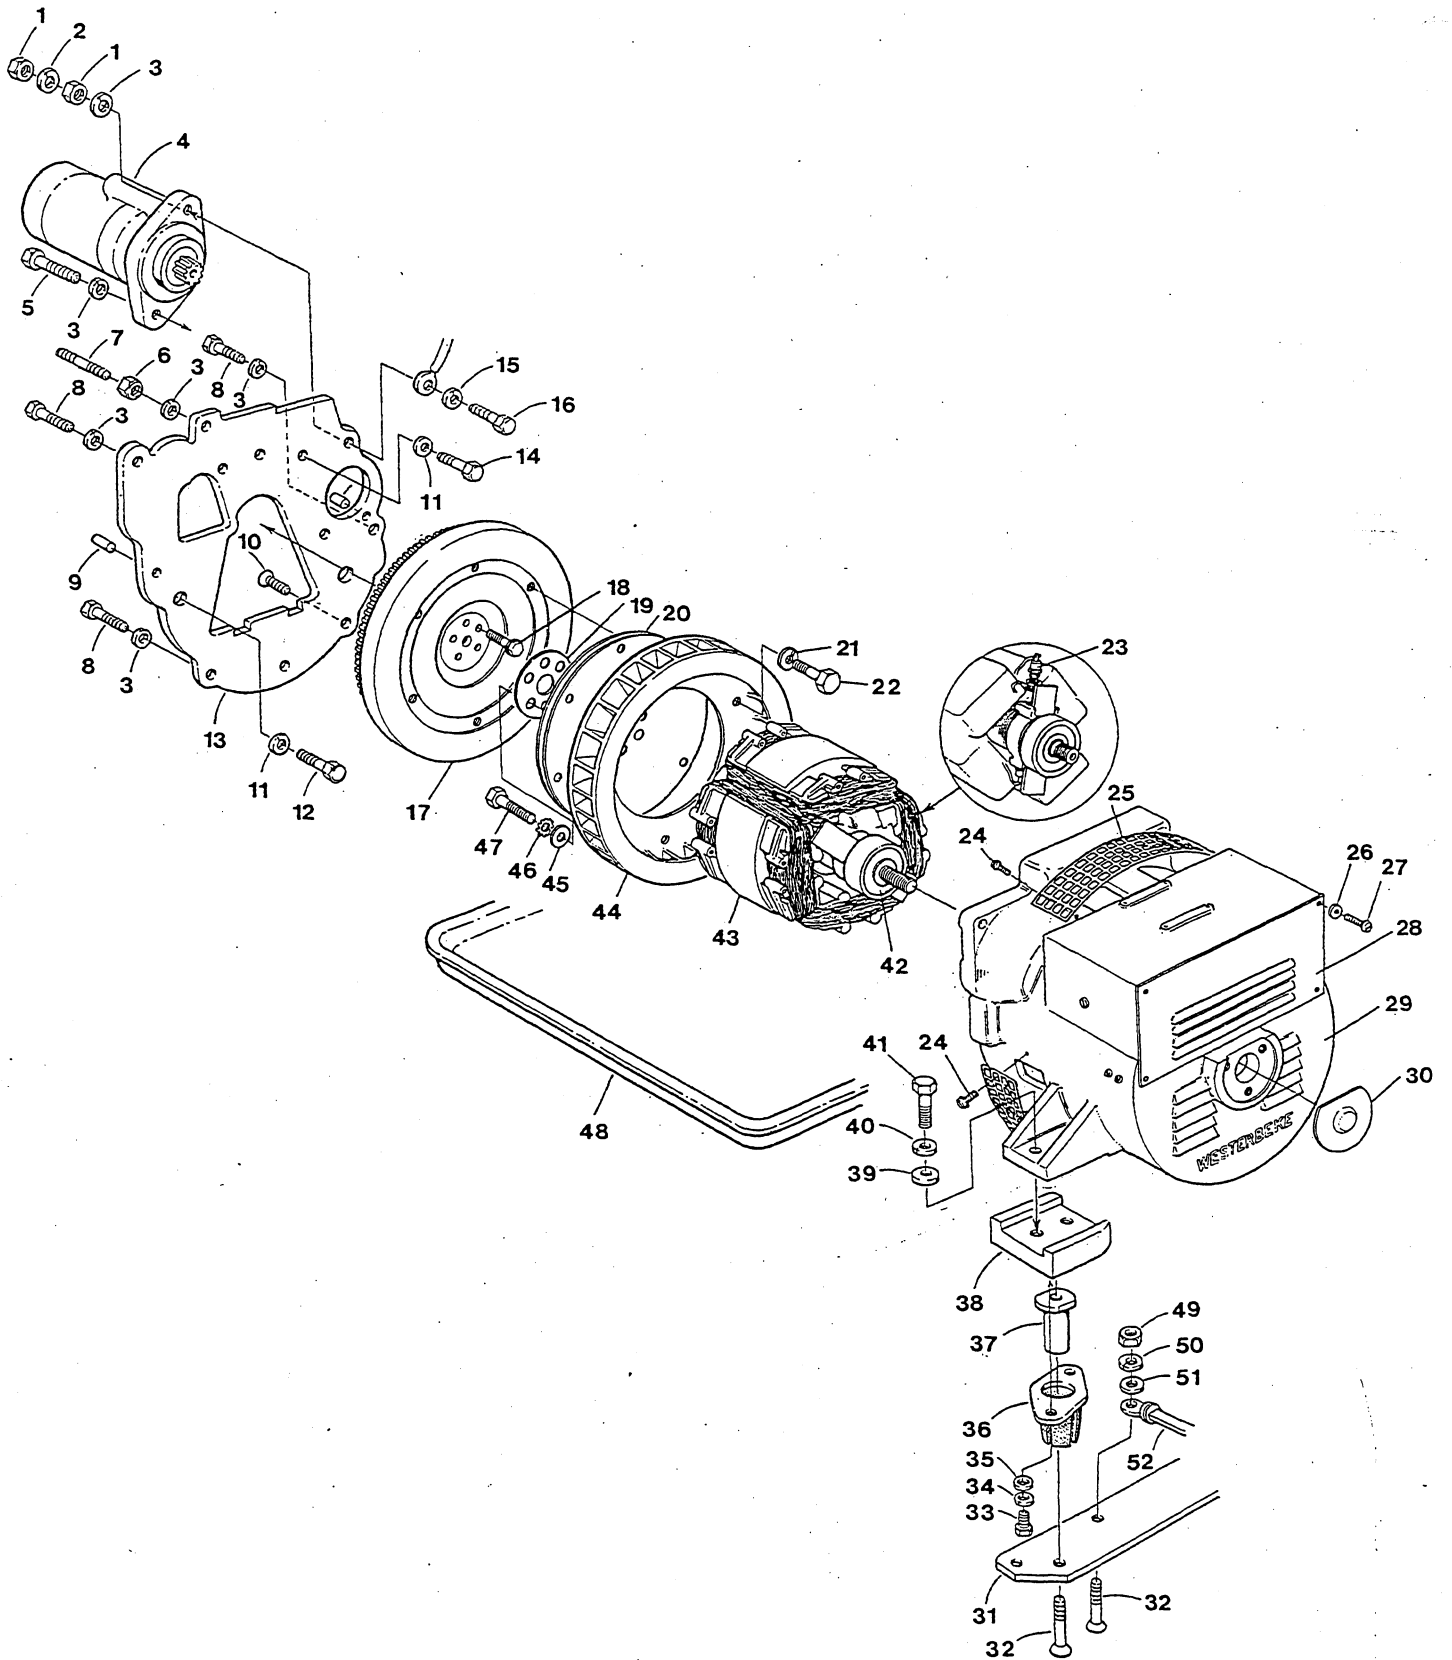

WESTERBEKE 4.5-7.0 BCGB - BACK END - GENERATOR - REAR MOUNTS