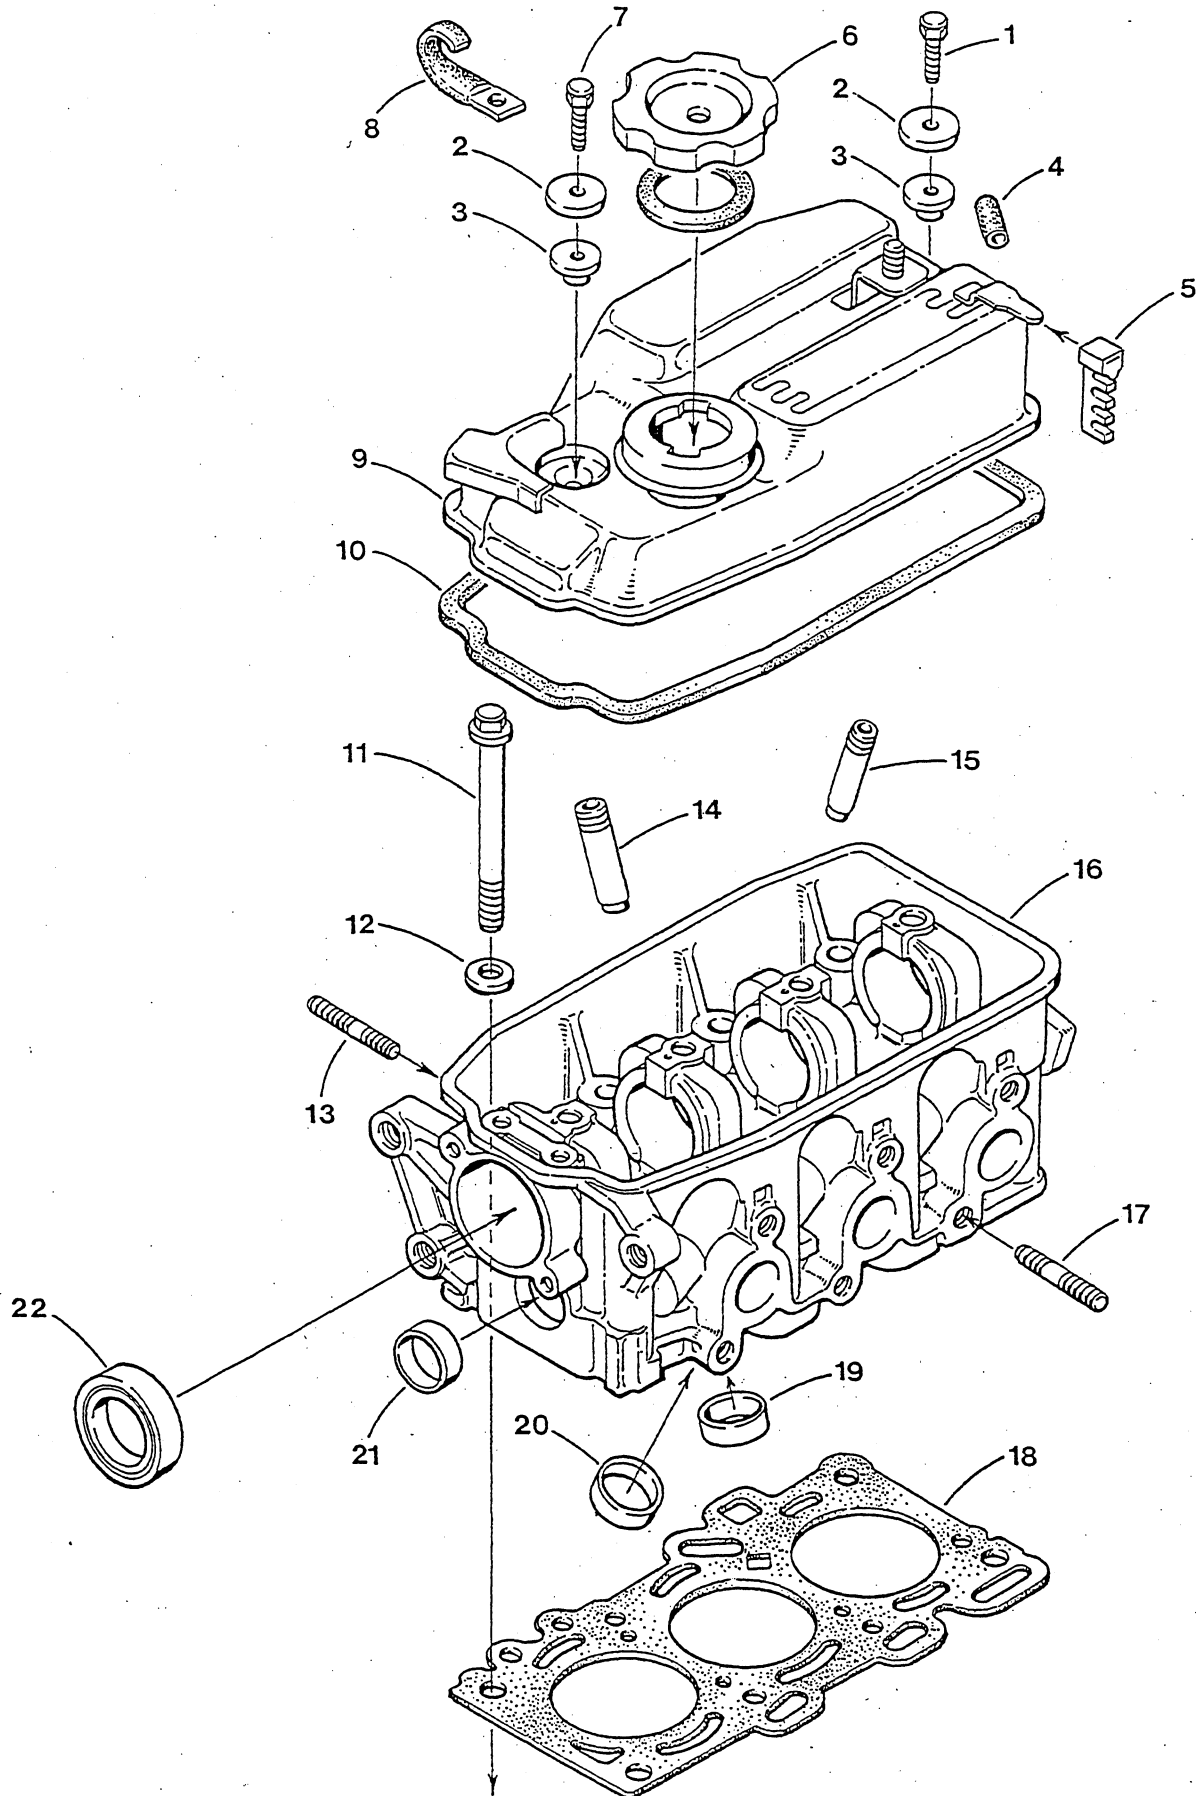

WESTERBEKE 4.5-7.0 BCGB - CYLINDER HEAD