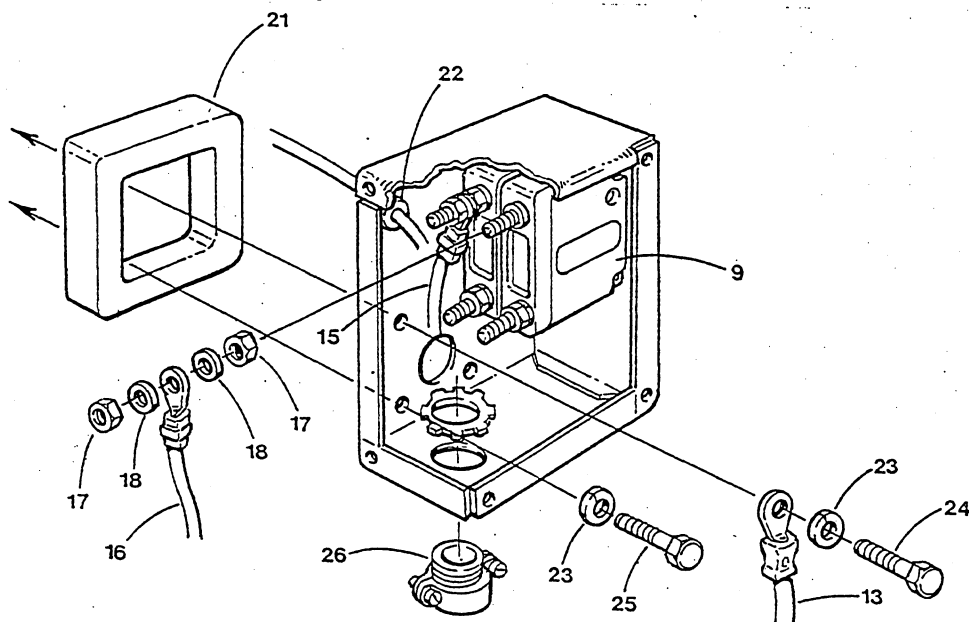

WESTERBEKE 4.5-7.0 BCGB - AC OUTPUT CIRCUIT BREAKER

WESTERBEKE 4.5-7.0 BCGB - AC OUTPUT CIRCUIT BREAKER

REF	PN	NAME	REMARKS	QUAN
2	031891	SCREW	8-32 X 3/8 TRUSS HEAD SS	6
3	043689	COVER	BOX	1
4	039082	GUARD	CIRCUIT BREAKER HANDLE	1
5	031852	SCREW	6-32 X 1/4 BINDING HEAD SS	4
6	042330	NIPPLE	1"	1
7	042329	NUT	1"	3
8	038523	SPACER		1
9-1	042232	BREAKER	CIRCUIT 20 AMP 60HZ 4.5 BCGB	1
9-2	042712	BREAKER	CIRCUIT 15 AMP 50HZ 3.7 BCGB	1
9-3	042714	BREAKER	CIRCUIT 30 AMP 60HZ 7.0 BCGB	1
9-4	042713	BREAKER	CIRCUIT 25 AMP 50HZ 5.0 BCGB	1
10	032493	LOCKWASHER	1/4 INTERNAL TOOTH BRONZE	2
11	032498	NUT	1/4NC HEX BRASS	2
12	032499	WASHER	FLAT 1/4 BRASS	2
13-1	038644	WIRE	WHITE 60HZ 4.5 BCGB	1
13-2	038647	WIRE	WHITE 60HZ 7.0 BCGB	1
14	043688	BOX	CIRCUIT BREAKER	1
15-1	038637	WIRE	BLACK 60HZ 4.5 BCGB 50HZ 3.7 BCGB	1
15-2	038640	WIRE	BLACK 60HZ 7.0 BCGB 50HZ 5.0 BCGB	1
16-1	038637	WIRE	BLACK 60HZ 4.5 BCGB	1
16-2	042345	WIRE	WHITE 50HZ 3.7 BCGB	1
16-3	038640	WIRE	BLACK 60HZ 7.0 BCGB	1
16-4	042333	WIRE	WHITE 50HZ 5.0 BCGB	1
17	031847	NUT	10-32 HEX SS	4
18	031848	WASHER	FLAT 10 SS	8
19	038622	CAPSCREW	1/4NC X 1 BRONZE FULLY THREADED	1
20	038621	PLUG	NYLON	1
21	044823	SPACER		1
22	038434	GROMMET		1
23	031783	LOCKWASHER	M 6 DIN 127	3
24	013590	CAPSCREW	M 6 X 30 DIN 933	1
25	020628	CAPSCREW	M 6 X 25 DIN 933	2
26	036737	CONNECTOR	BOX 1-1/4"	1
27	042719	DIAGRAM	AC OUTPUT & CIRCUIT BREAKER WIRING	1