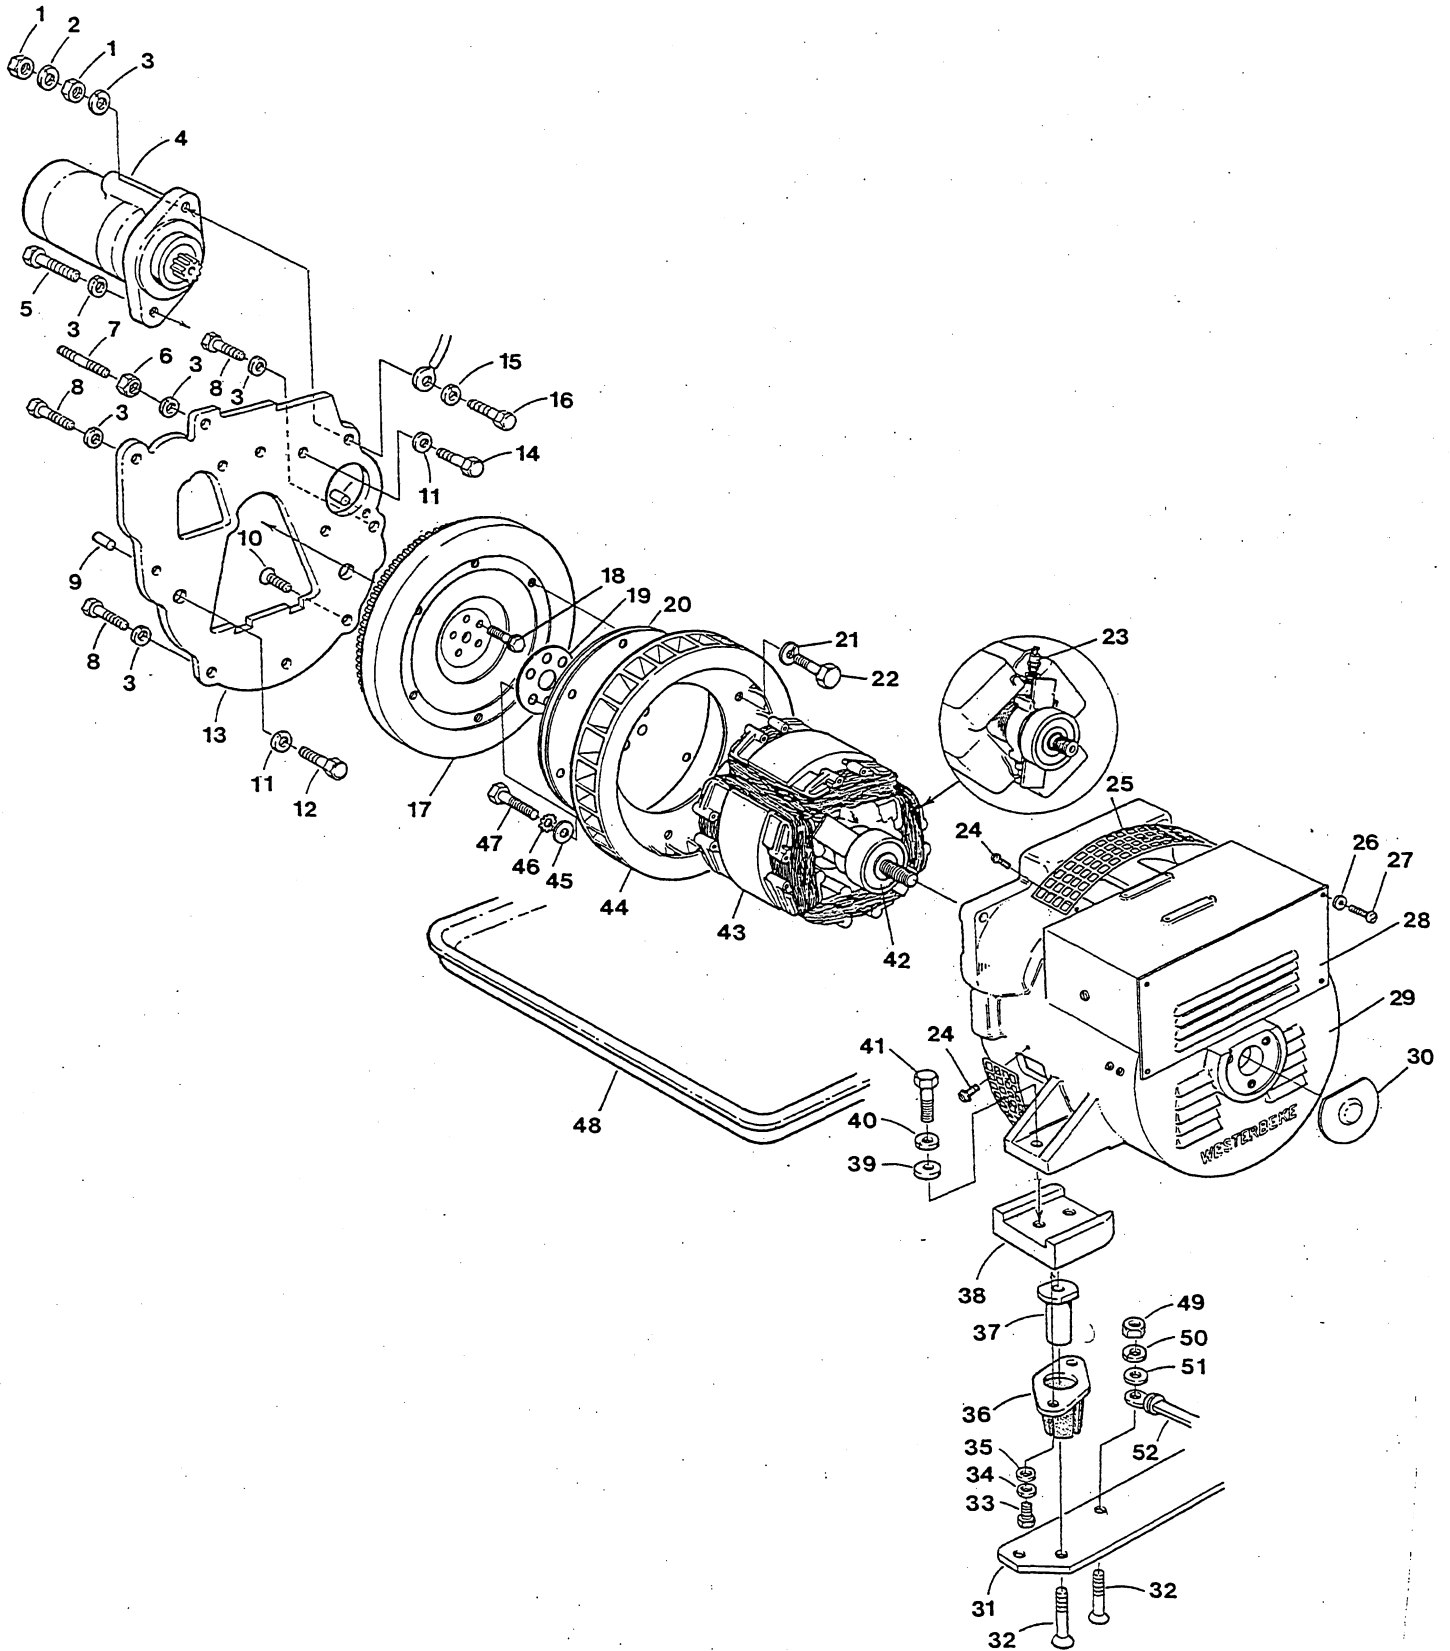

WESTERBEKE 4.5-7.0 BCGB - BACK END - GENERATOR - REAR MOUNTS