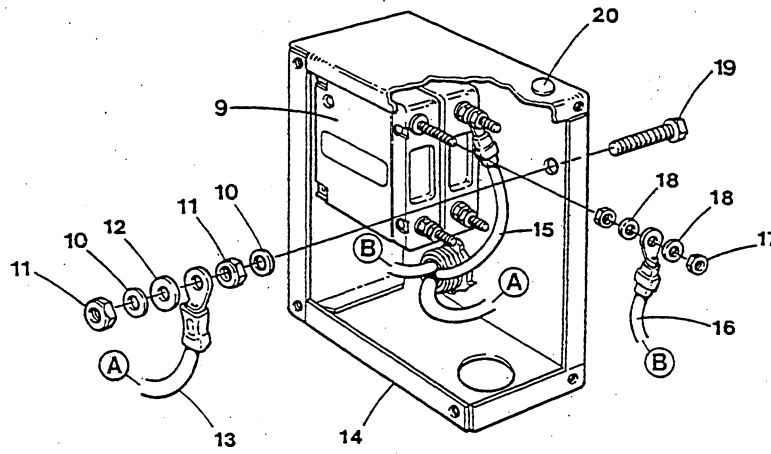

WESTERBEKE 4.5-7.0 BCGB - AC OUTPUT CIRCUIT BREAKER

WESTERBEKE 4.5-7.0 BCGB - AC OUTPUT CIRCUIT BREAKER

REF	PN	NAME	REMARKS	QUAN
2	031891	SCREW	8-32 X 3/8 TRUSS HEAD SS	6
3	043689	COVER	BOX	1
4	039082	GUARD	CIRCUIT BREAKER HANDLE	1
5	031852	SCREW	6-32 X 1/4 BINDING HEAD SS	4
6	042330	NIPPLE	1"	1
7	042329	NUT	1"	3
8	038523	SPACER		1
9-1	042232	BREAKER	CIRCUIT 20 AMP 60HZ 4.5 BCGB	1
9-2	042712	BREAKER	CIRCUIT 15 AMP 50HZ 3.7 BCGB	1
9-3	042714	BREAKER	CIRCUIT 30 AMP 60HZ 7.0 BCGB	1
9-4	042713	BREAKER	CIRCUIT 25 AMP 50HZ 5.0 BCGB	1
10	032493	LOCKWASHER	1/4 INTERNAL TOOTH BRONZE	2
11	032498	NUT	1/4NC HEX BRASS	2
12	032499	WASHER	FLAT 1/4 BRASS	2
13-1	038644	WIRE	WHITE 60HZ 4.5 BCGB	1
13-2	038647	WIRE	WHITE 60HZ 7.0 BCGB	1
14	043688	BOX	CIRCUIT BREAKER	1
15-1	038637	WIRE	BLACK 60HZ 4.5 BCGB 50HZ 3.7 BCGB	1
15-2	038640	WIRE	BLACK 60HZ 7.0 BCGB 50HZ 5.0 BCGB	1
16-1	038637	WIRE	BLACK 60HZ 4.5 BCGB	1
16-2	042345	WIRE	WHITE 50HZ 3.7 BCGB	1
16-3	038640	WIRE	BLACK 60HZ 7.0 BCGB	1
16-4	042333	WIRE	WHITE 50HZ 5.0 BCGB	1
17	031847	NUT	10-32 HEX SS	4
18	031848	WASHER	FLAT 10 SS	8
19	038622	CAPSCREW	1/4NC X 1 BRONZE FULLY THREADED	1
20	038621	PLUG	NYLON	1
21	044823	SPACER		1
22	038434	GROMMET		1
23	031783	LOCKWASHER	M 6 DIN 127	3
24	013590	CAPSCREW	M 6 X 30 DIN 933	1
25	020628	CAPSCREW	M 6 X 25 DIN 933	2
26	036737	CONNECTOR	BOX 1-1/4"	1
27	042719	DIAGRAM	AC OUTPUT & CIRCUIT BREAKER WIRING	1