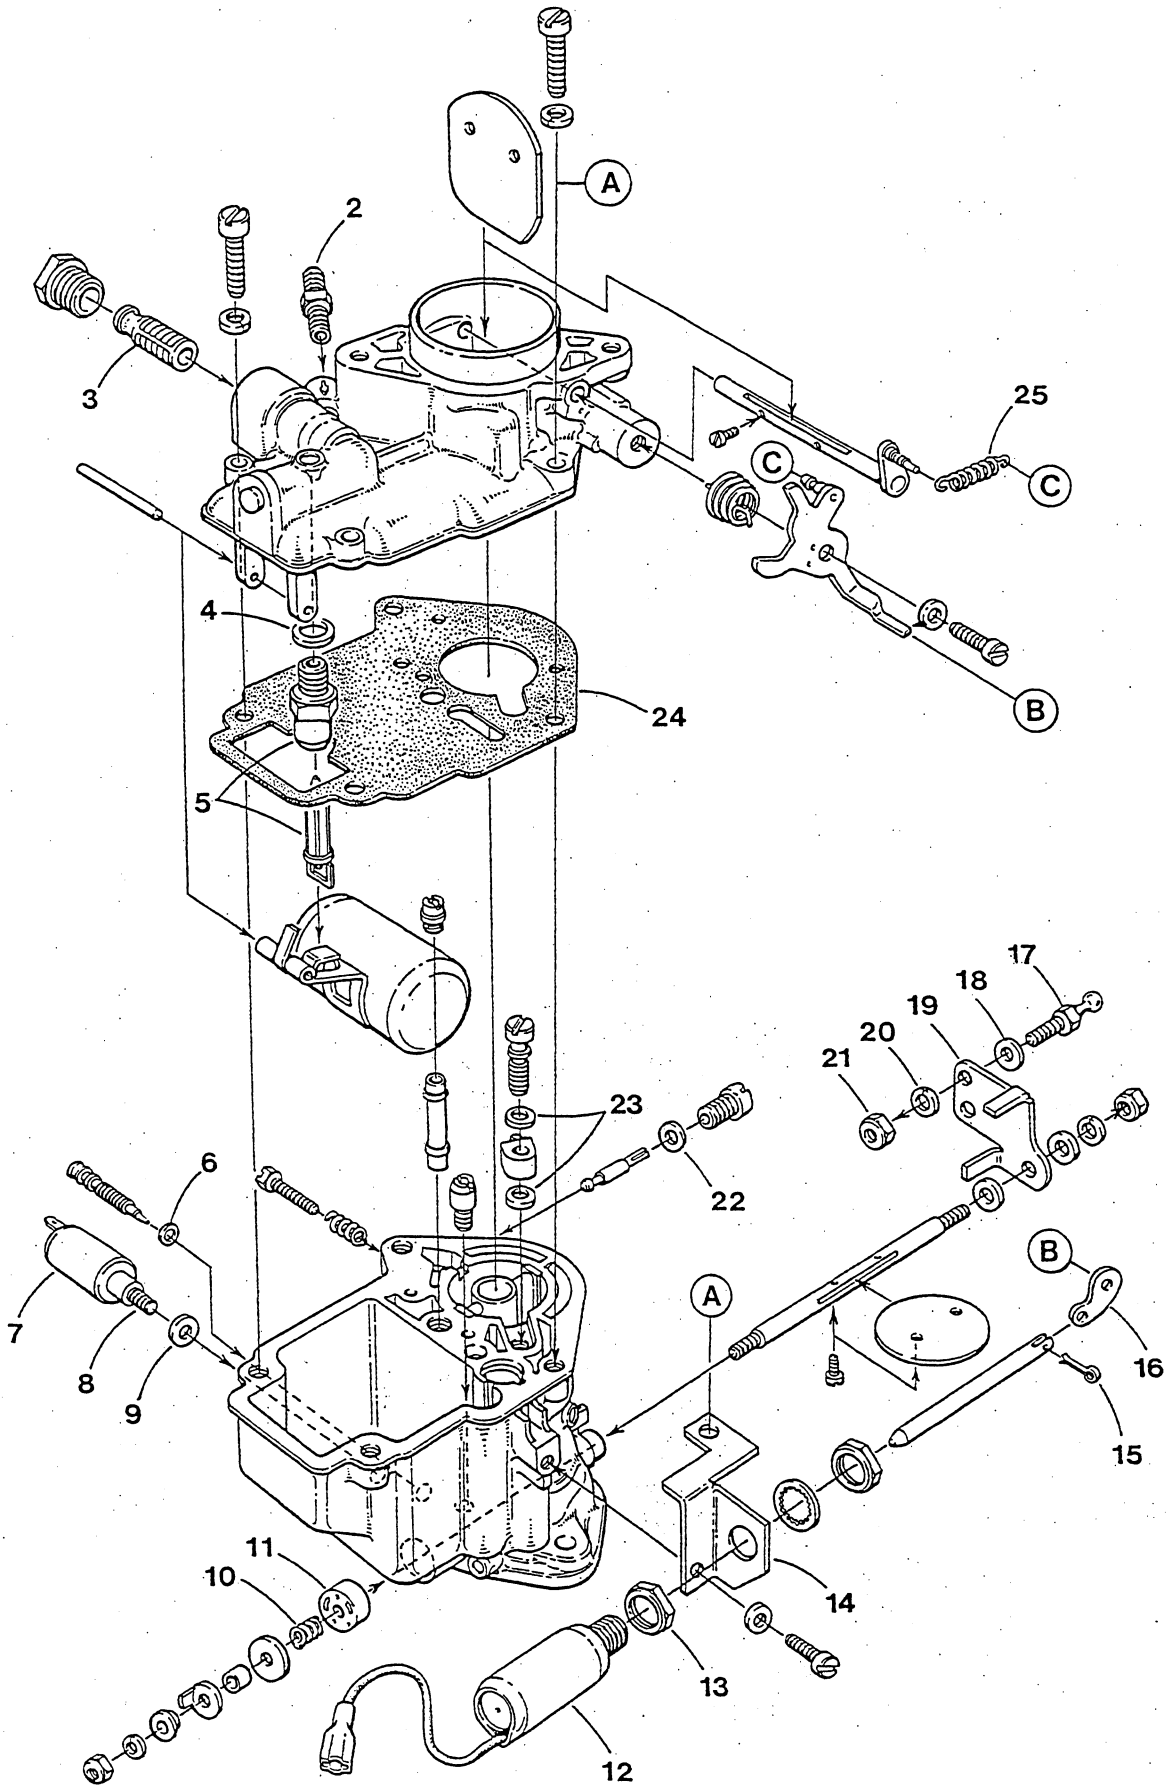

WESTERBEKE 4.5-7.0 BCGB - CARBURETOR