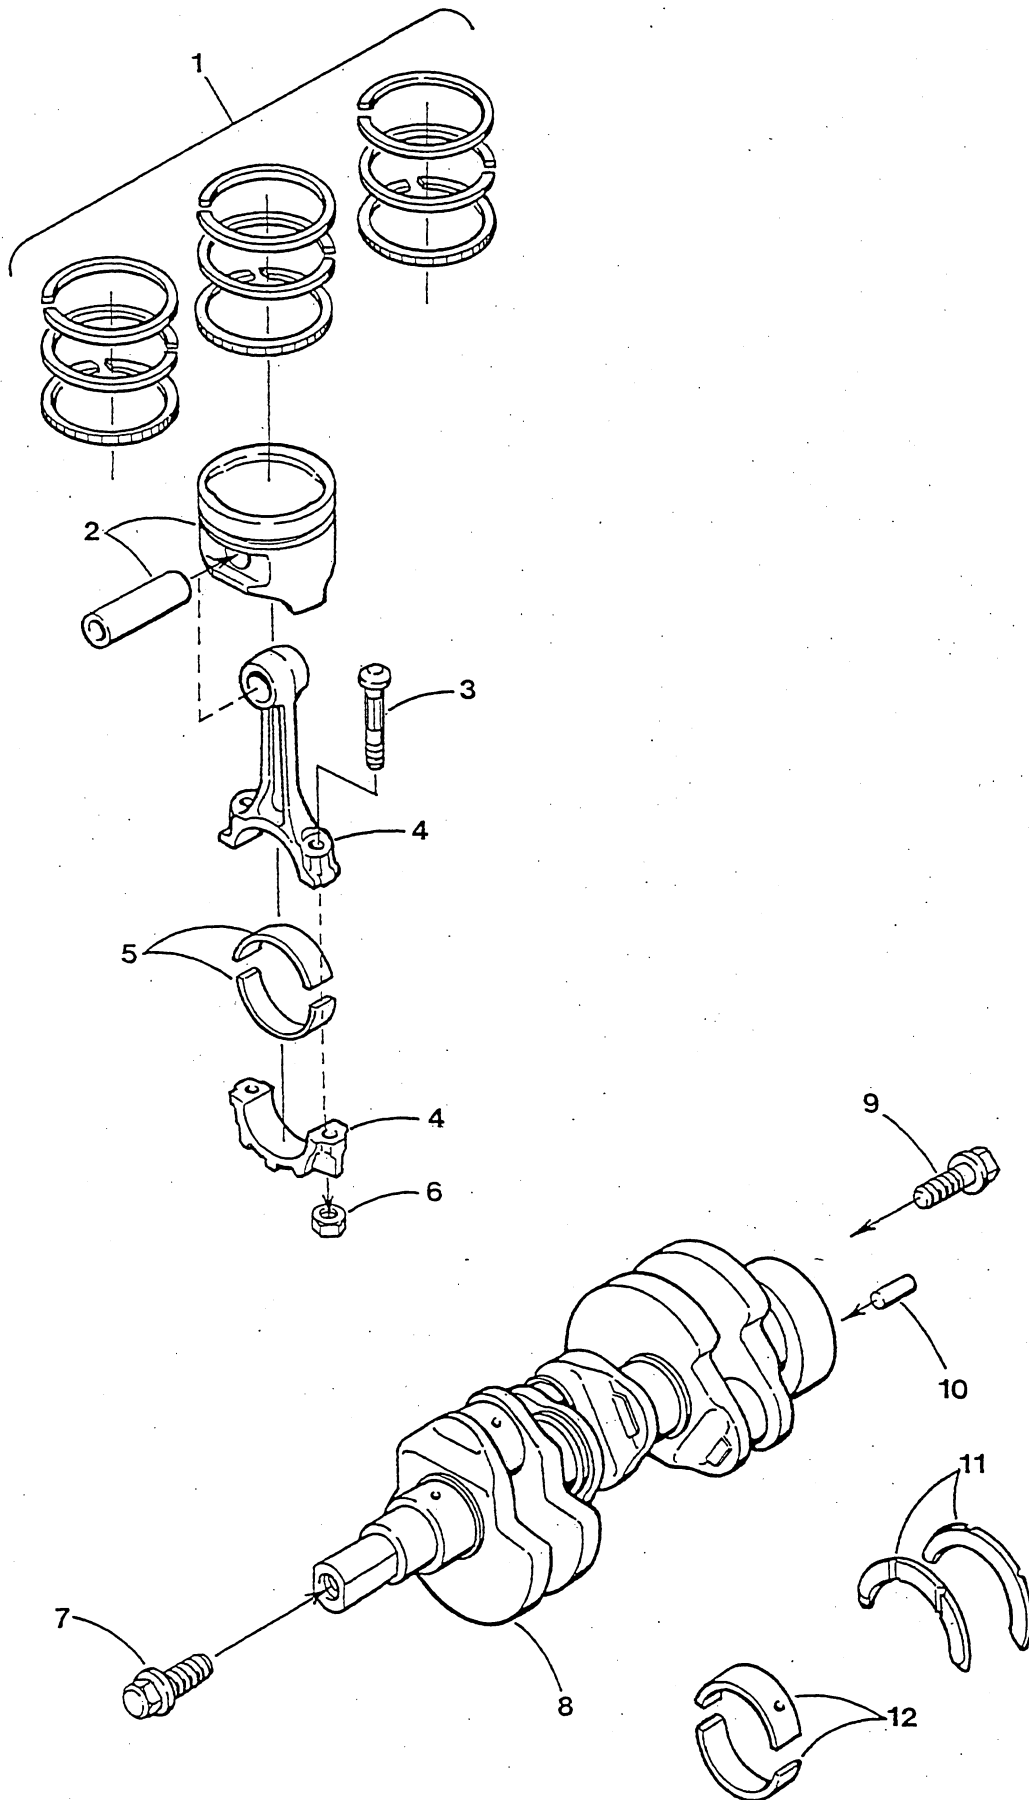

WESTERBEKE 4.5-7.0 BCGB - CRANKSHAFT - PISTONS