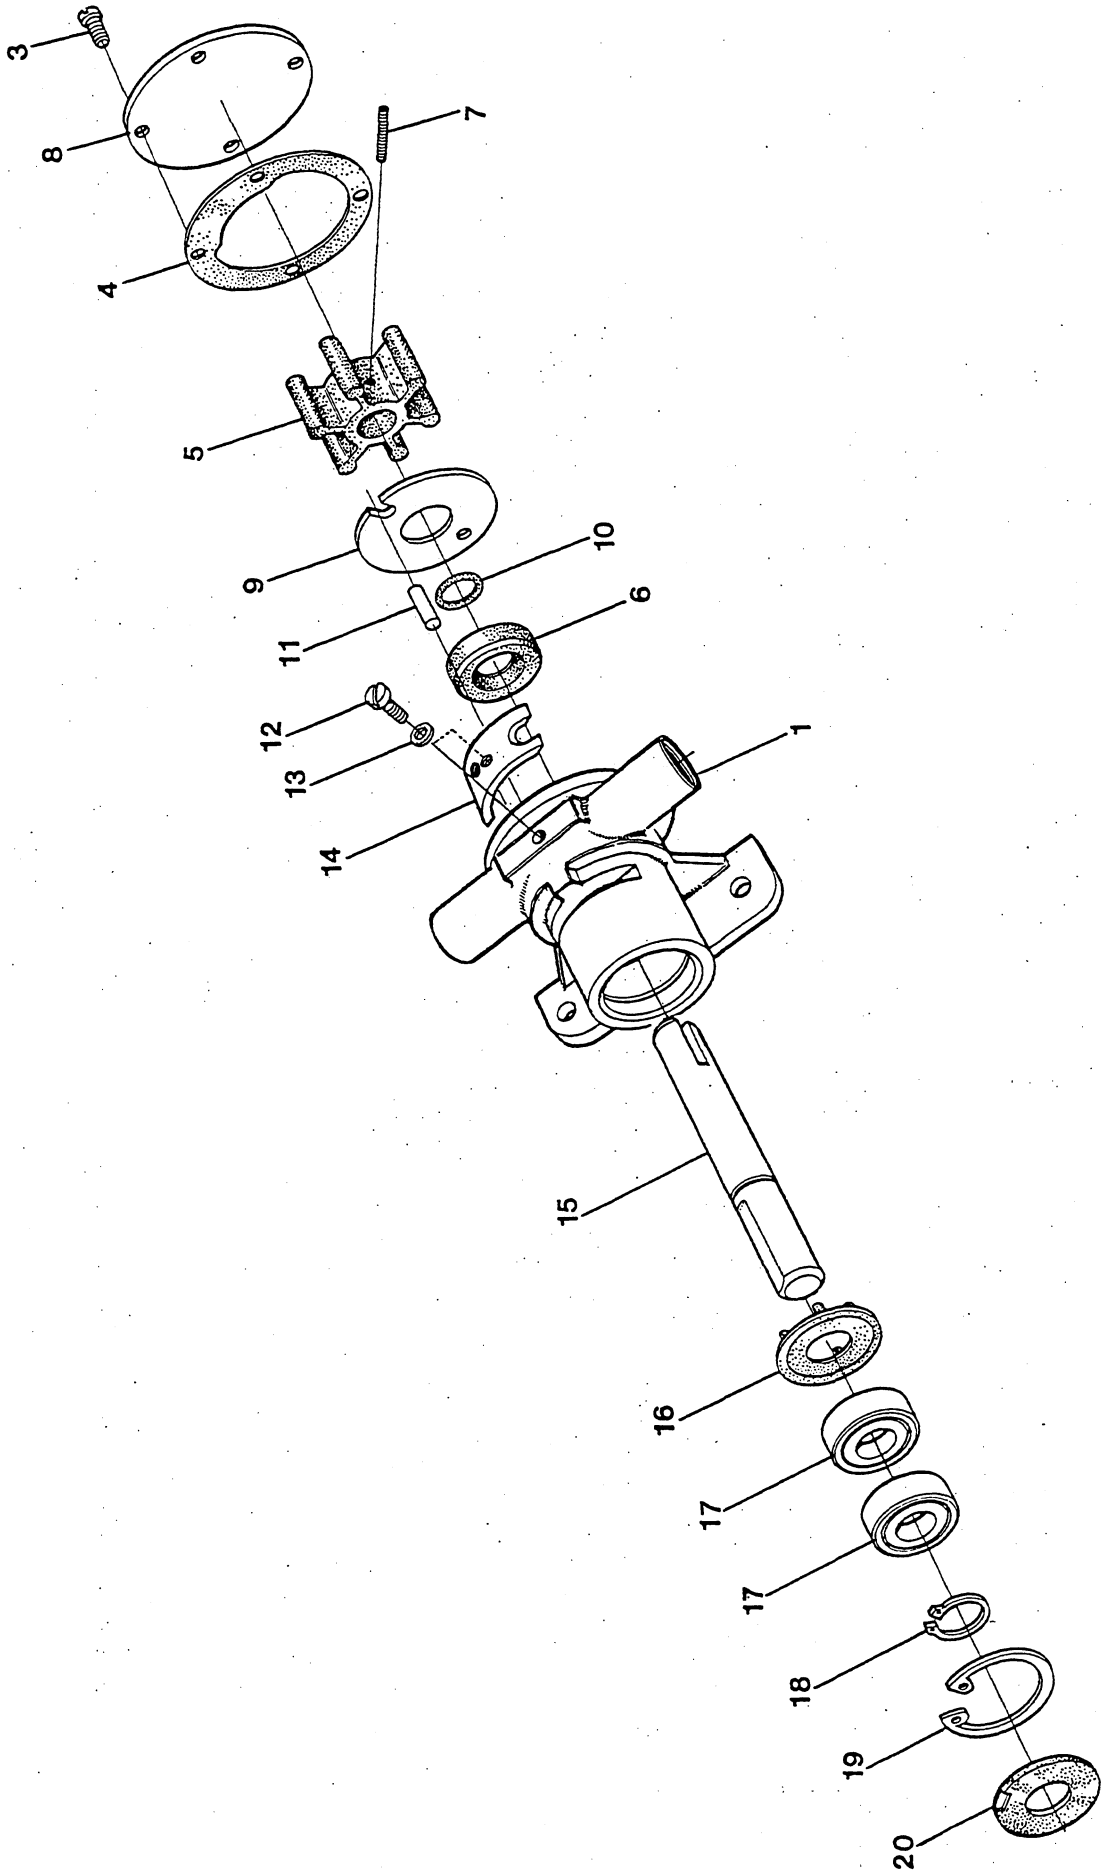

WESTERBEKE 4.5-7.0 BCGB - SEA WATER SYSTEM

REF	PN	NAME	REMARKS	QUAN
1	042774	PULLEY	SEA WATER SYSTEM	1
2	011357	SETSCREW	PULLEY	1
3	042023	BRACKET	SEA WATER PUMP ADJUST	1
4	018804	CAPSCREW	M 6 X 20 DIN 933	2
5	042281	BRACKET	SEA WATER PUMP	1
6	032617	PUMP	SEA WATER	1
7	042126	ELBOW	3/8 NPT TO 3/4" HOSE 180	1
8	011386	CLAMP	HOSE 12	2
9	031784	WASHER	M 6 DIN 125	2
10	031783	LOCKWASHER	M 6 DIN 127	2
11	015812	NUT	M 6 DIN 934	2
12		HOSE	CUSTOMER SUPPLIED	1
13	042257	ELBOW	3/8 NPT TO 3/8" HOSE	1
14	031787	WASHER	M 8 DIN 125	1
15	031786	LOCKWASHER	M 8 DIN 127	1
16	013630	CAPSCREW	M 8 X 25 DIN 933	1
17	042934	HOSE	GASDENSER TO EXCHANGER	1
18	018804	CAPSCREW	M 6 X 20 DIN 933	2
19	031783	LOCKWASHER	M 6 DIN 127	2
20	031784	WASHER	M 6 DIN 125	2
21	200442	CAPSCREW	M10 X 1.25 X 20 DIN 7991	1

WESTERBEKE 4.5-7.0 BCGB - SEA WATER PUMP