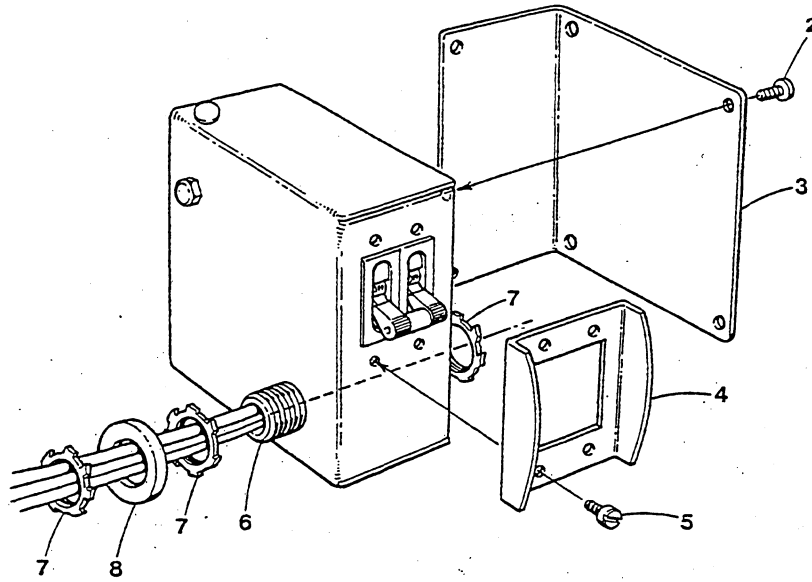

WESTERBEKE 4.5-7.0 BCGB - AC OUTPUT CIRCUIT BREAKER

WESTERBEKE 4.5-7.0 BCGB - AC OUTPUT CIRCUIT BREAKER

REF	PN	NAME	REMARKS	QUAN
2	031891	SCREW	8-32 X 3/8 TRUSS HEAD SS	6
3	043689	COVER	BOX	1
4	039082	GUARD	CIRCUIT BREAKER HANDLE	1
5	031852	SCREW	6-32 X 1/4 BINDING HEAD SS	4
6	042330	NIPPLE	1"	1
7	042329	NUT	1"	3
8	038523	SPACER		1
9-1	042232	BREAKER	CIRCUIT 20 AMP 60HZ 4.5 BCGB	1
9-2	042712	BREAKER	CIRCUIT 15 AMP 50HZ 3.7 BCGB	1
9-3	042714	BREAKER	CIRCUIT 30 AMP 60HZ 7.0 BCGB	1
9-4	042713	BREAKER	CIRCUIT 25 AMP 50HZ 5.0 BCGB	1
10	032493	LOCKWASHER	1/4 INTERNAL TOOTH BRONZE	2
11	032498	NUT	1/4NC HEX BRASS	2
12	032499	WASHER	FLAT 1/4 BRASS	2
13-1	038644	WIRE	WHITE 60HZ 4.5 BCGB	1
13-2	038647	WIRE	WHITE 60HZ 7.0 BCGB	1
14	043688	BOX	CIRCUIT BREAKER	1
15-1	038637	WIRE	BLACK 60HZ 4.5 BCGB 50HZ 3.7 BCGB	1
15-2	038640	WIRE	BLACK 60HZ 7.0 BCGB 50HZ 5.0 BCGB	1
16-1	038637	WIRE	BLACK 60HZ 4.5 BCGB	1
16-2	042345	WIRE	WHITE 50HZ 3.7 BCGB	1
16-3	038640	WIRE	BLACK 60HZ 7.0 BCGB	1
16-4	042333	WIRE	WHITE 50HZ 5.0 BCGB	1
17	031847	NUT	10-32 HEX SS	4
18	031848	WASHER	FLAT 10 SS	8
19	038622	CAPSCREW	1/4NC X 1 BRONZE FULLY THREADED	1
20	038621	PLUG	NYLON	1
21	044823	SPACER		1
22	038434	GROMMET		1
23	031783	LOCKWASHER	M 6 DIN 127	3
24	013590	CAPSCREW	M 6 X 30 DIN 933	1
25	020628	CAPSCREW	M 6 X 25 DIN 933	2
26	036737	CONNECTOR	BOX 1-1/4"	1
27	042719	DIAGRAM	AC OUTPUT & CIRCUIT BREAKER WIRING	1