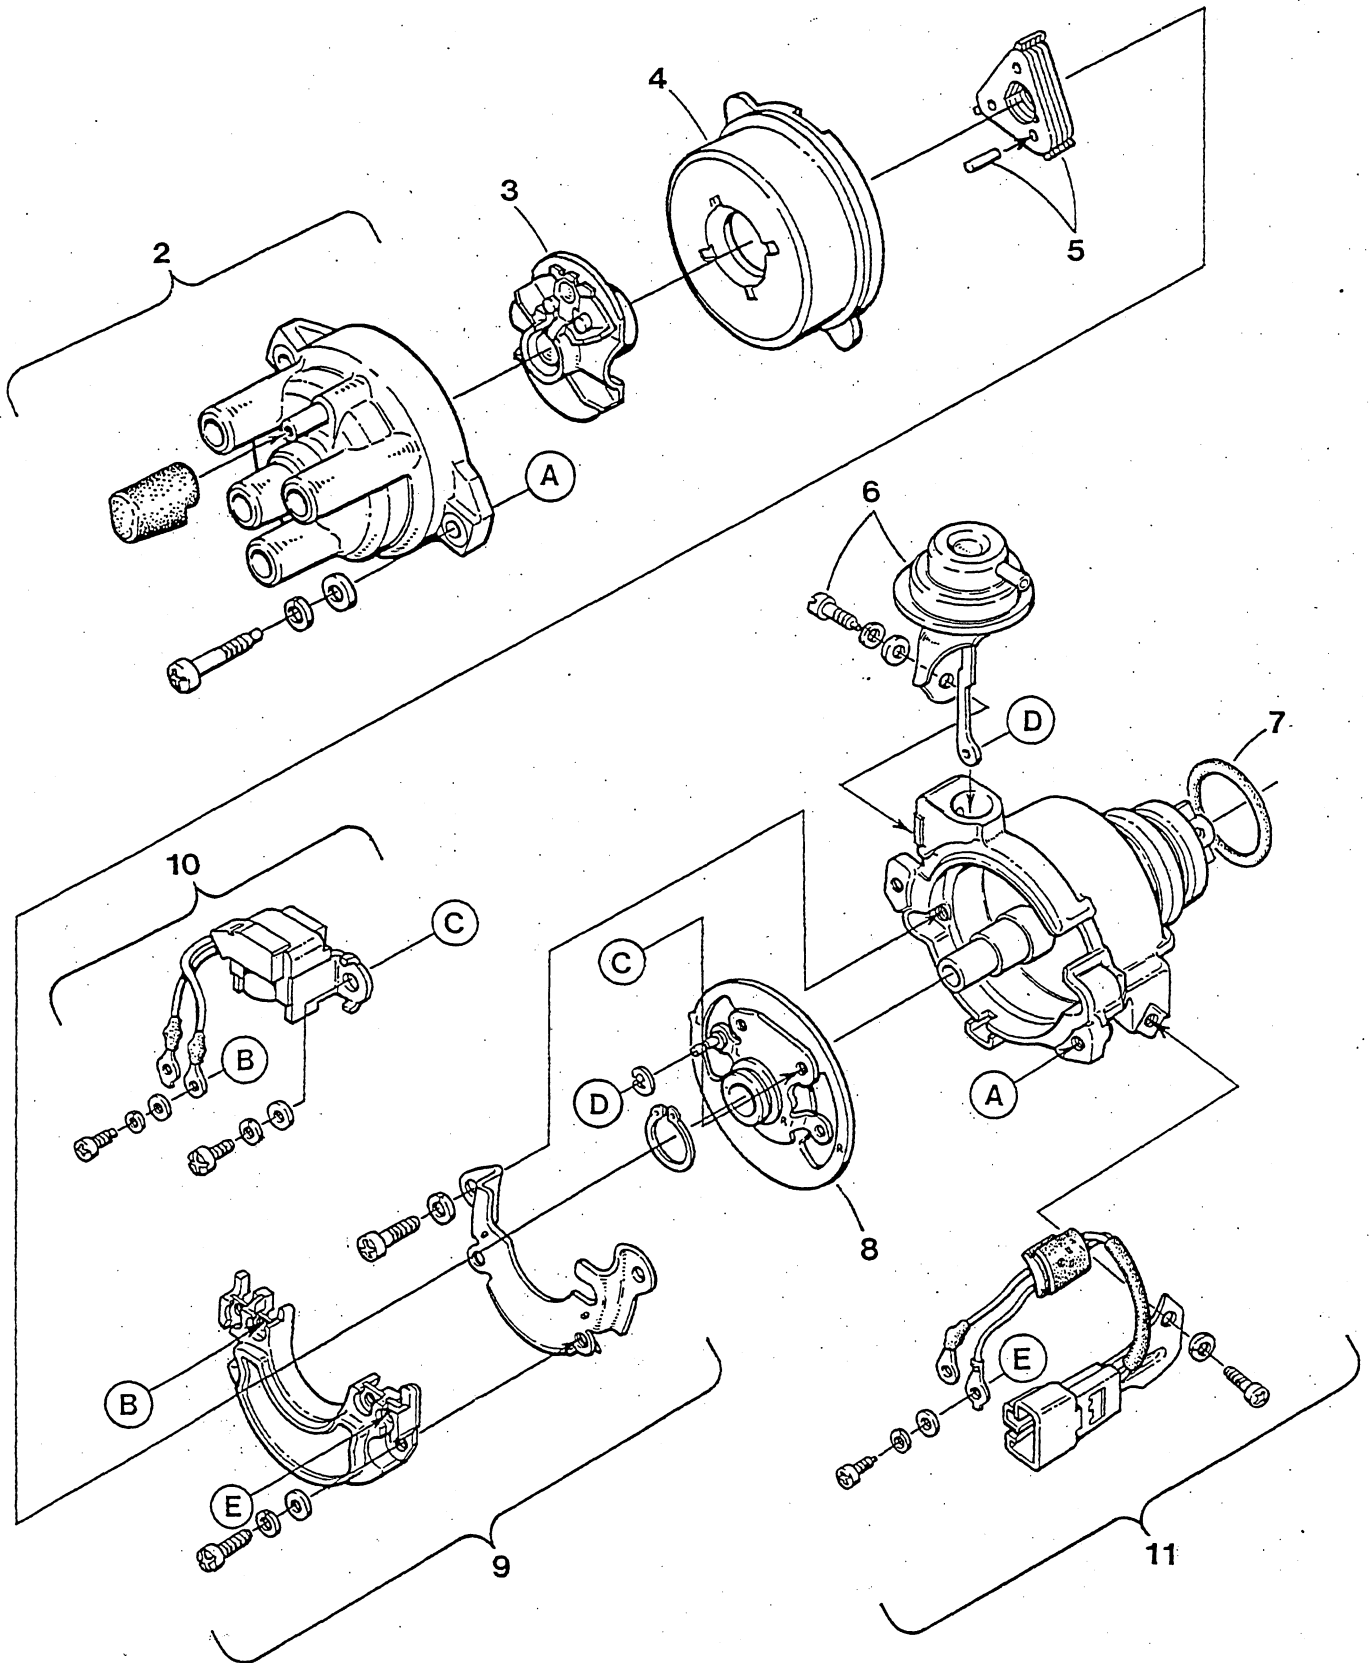

WESTERBEKE 4.5-7.0 BCGB - DISTRIBUTOR