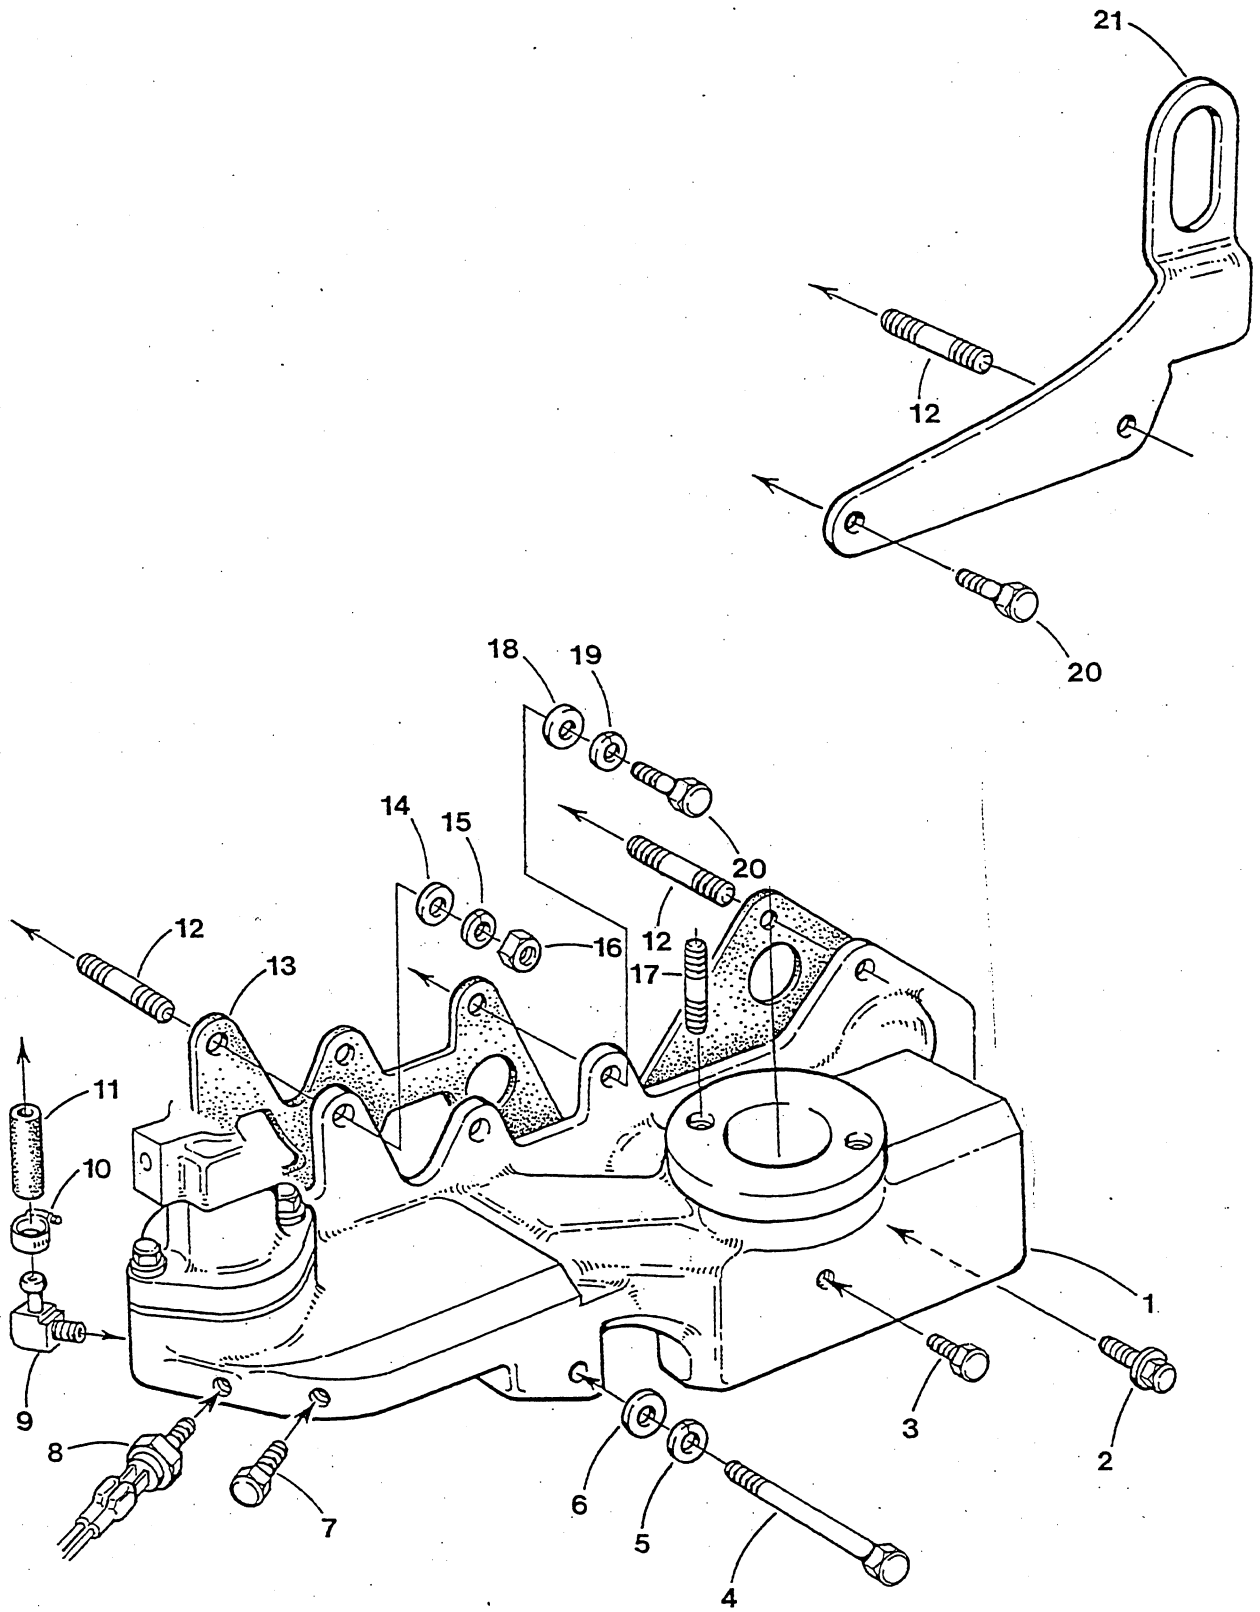

WESTERBEKE 4.5-7.0 BCGB - INTAKE MANIFOLD

WESTERBEKE 4.5-7.0 BCGB - INTAKE MANIFOLD

REF	PN	NAME	REMARKS	QUAN
1	043412	MANIFOLD	INTAKE	1
2	033641	CAPSCREW	M 8 X 16 JIS-FLANGE	1
3	019369	PLUG	1/8 NPT HEX HEAD BRASS	1
4	031816	CAPSCREW	M 8 X 100 DIN 931	1
5	031786	LOCKWASHER	M 8 DIN 127	1
6	031787	WASHER	M 8 DIN 125	1
7	019369	PLUG	1/8 NPT HEX HEAD BRASS	1
8	039550	SWITCH	WATER TEMPERATURE	1
9	042616	ELBOW	1/8 NPT TO 1/4" HOSE	1
10	040384	CLAMP	HOSE	1
11	036869	HOSE	3/16" ID - INCHES REQUIRED	2
12	015830	STUD	M 8 X 25 DIN 939	2
13	043287	GASKET	MANIFOLD TO HEAD	1
14	031787	WASHER	M 8 DIN 125	1
15	031786	LOCKWASHER	M 8 DIN 127	2
16	018242	NUT	M 8 DIN 934	2
17	042689	STUD	M 6 X 20 DIN 939	2
18	031787	WASHER	M 8 DIN 125	4
19	031786	LOCKWASHER	M 8 DIN 127	4
20-1	017196	CAPSCREW	M 8 X 20 DIN 933	3
20-2	013630	CAPSCREW	M 8 X 25 DIN 933	1
21	043216	EYE	LIFTING	1