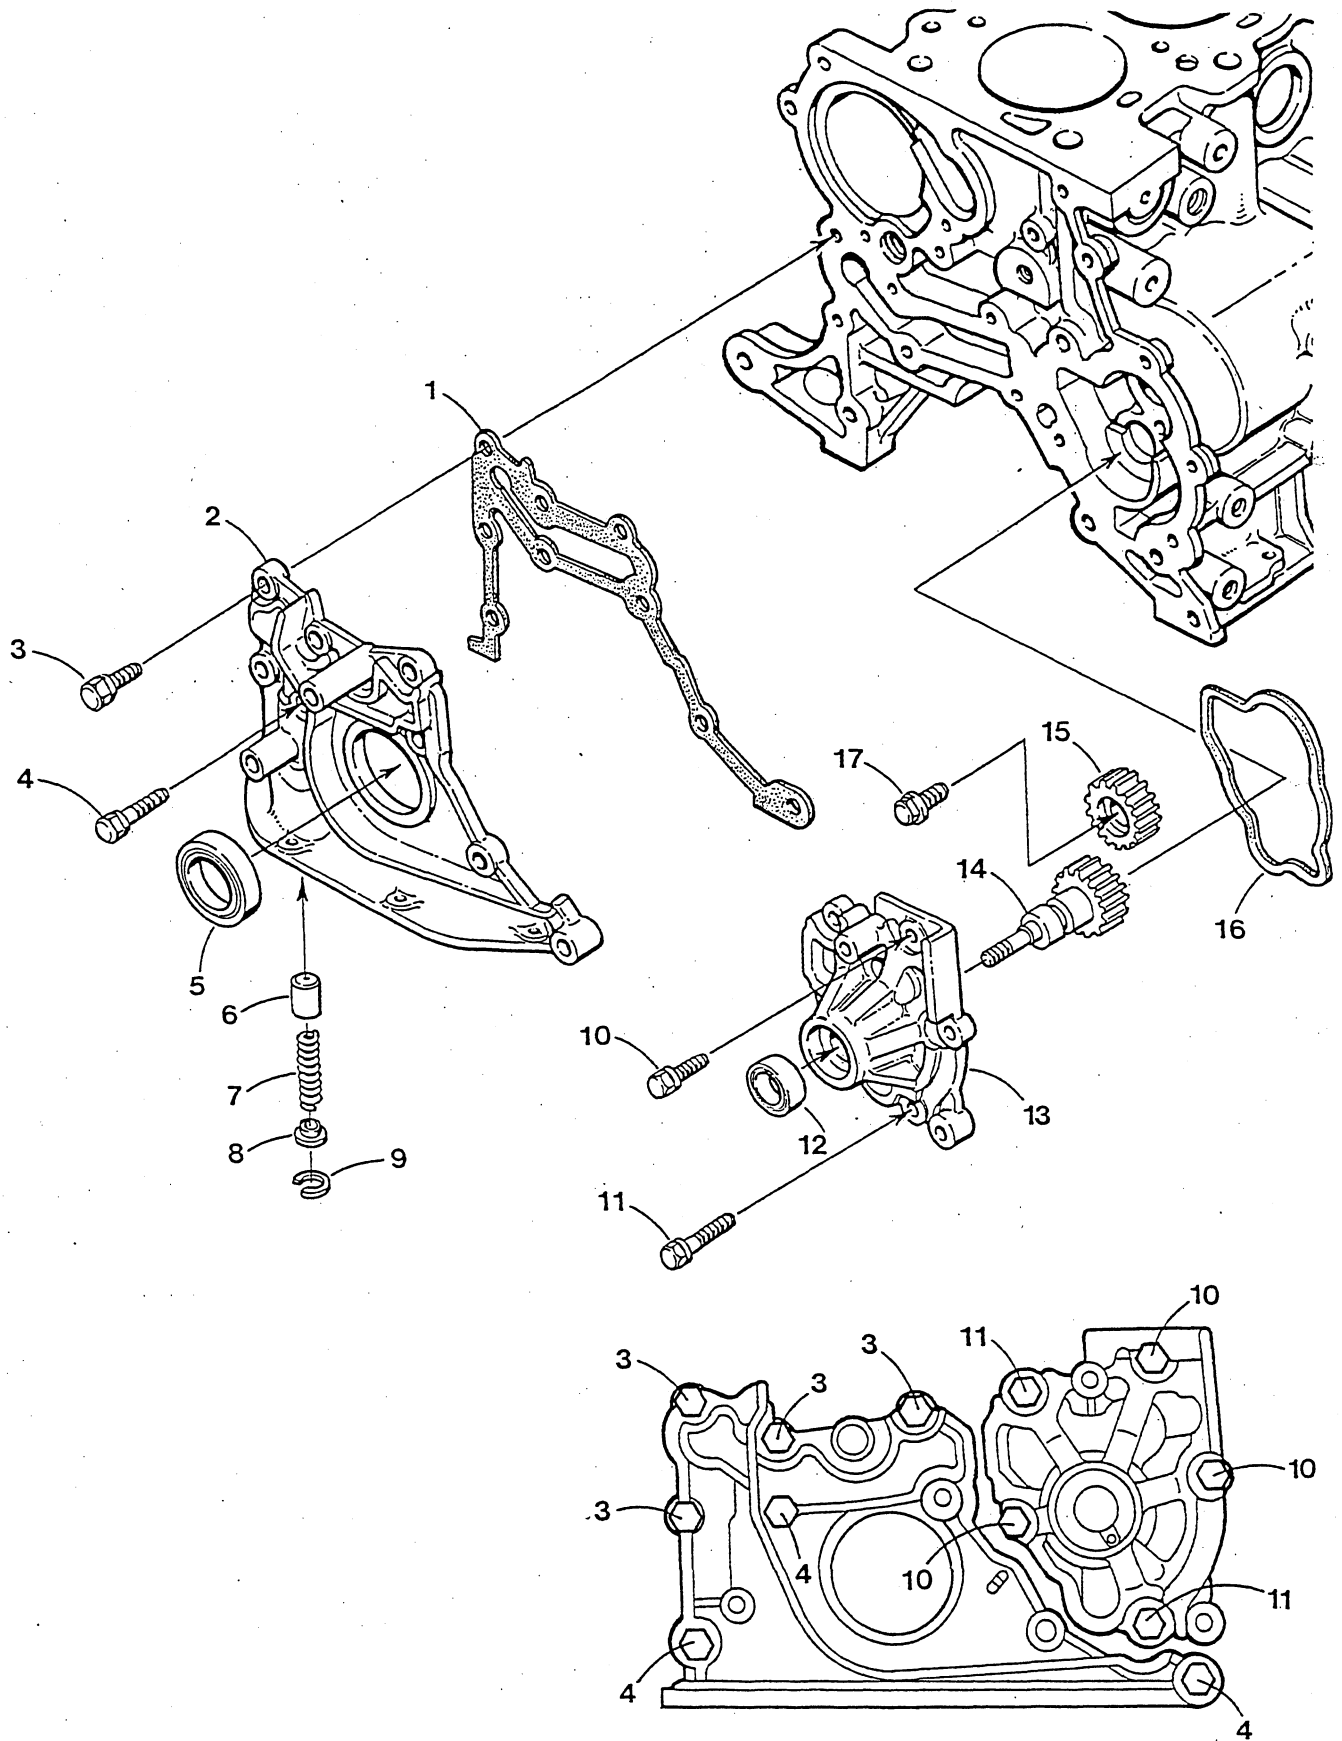

WESTERBEKE 4.5-7.0 BCGB - TIMING CASE - LUBE OIL PUMP

WESTERBEKE 4.5-7.0 BCGB - TIMING CASE - LUBE OIL PUMP

REF	PN	NAME	REMARKS	QUAN
1	043030	GASKET	TIMING CASE TO BLOCK	1
2	042997	CASE	TIMING INCLUDING REF 5 THRU 9	1
3	043065	CAPSCREW	M 6 X 18 JIS 7 W/LOCKWASHER	6
4	043066	CAPSCREW	M 6 X 30 JIS 7 W/LOCKWASHER	3
5	043048	SEAL	OIL	1
6	042958	PLUNGER	OIL RELIEF VALVE	1
7	042959	SPRING	OIL RELIEF VALVE	1
8	043004	RETAINER	OIL RELIEF VALVE	1
9	043069	RING	RETAINING 12MM INTERNAL	1
10	043065	CAPSCREW	M 6 X 18 JIS 7 W/LOCKWASHER	3
11	043066	CAPSCREW	M 6 X 30 JIS 7 W/LOCKWASHER	2
12	043018	SEAL	OIL PUMP	1
13	043022	PUMP	OIL INCL REF 12 THRU 15	1
14	042972	GEAR	OIL PUMP DRIVE	1
15	042973	GEAR	OIL PUMP	1
16	042969	GASKET	OIL PUMP	1
17	042953	BOLT	OIL PUMP GEAR	1