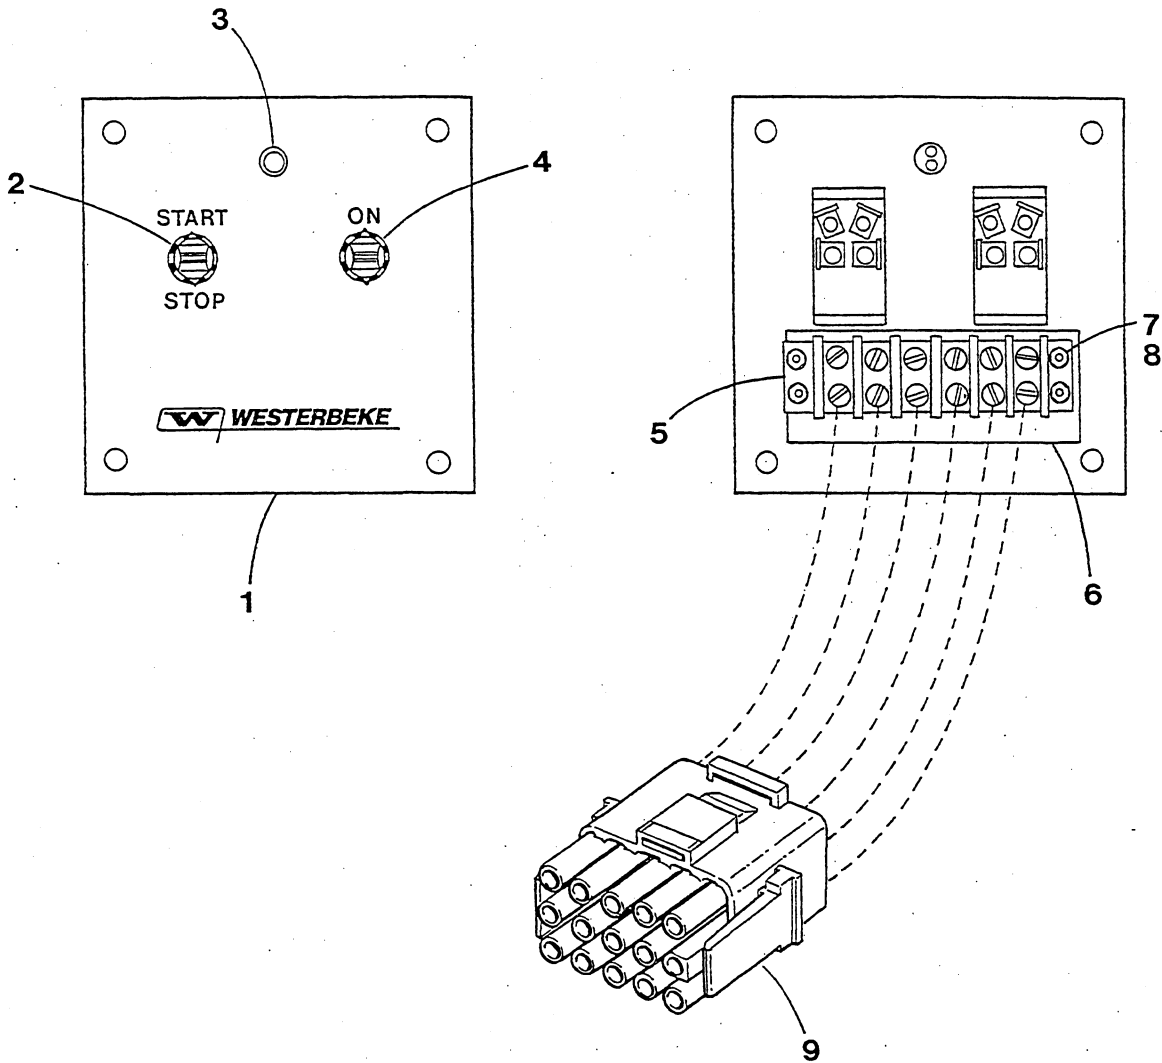

WESTERBEKE 4.5-7.0 BCGE - ELECTRICAL SYSTEM

REF	PN	NAME	REMARKS	QUAN
1	043807	HARNESS		1
2	031816	CAPSCREW	M 8 X 100 DIN 931	1
3	031786	LOCKWASHER	M 8 DIN 127	1
4	031865	SCREW	8-32 X 3/4 SS BH	2
5	024683	BREAKER	CIRCUIT 20 AMP	1
6	043747	HOLDER	FUSE	1
7	033769	FUSE	8 AMP	1
8	038042	NUT	SWITCH	2
9-1	031853	SCREW	6-32 X 3/8 SS BH	2
9-2	050234	NUT	6-32 KEPS	2
10	043818	CONNECTOR	JUMPER-WHEN NO REMOTE PANEL USED	1
11	042388	HOURMETER		1
12	041150	RELAY	12 VDC 30 AMP W/DIODE	2
13	031852	SCREW	6-32 X 1/4 SS BH	4
14	031825	CAPSCREW	M 6 X 12 DIN 933	2
15	031783	LOCKWASHER	M 6 DIN 127	2
16	031784	WASHER	M 6 DIN 125	2
17	042521	SWITCH	TOGGLE START-STOP	1
18	033632	SWITCH	TOGGLE ON	1
19	043782	BRACKET		1
20	033713	SPACER		1
21	039643	SOLENOID	INCLUDING JET	1
22	038038	SOLENOID	CHOKE	1
23	035755	BOOT		2
24	035754	BOOT	EXHAUST TEMPERATURE SWITCH	1
25	018242	NUT	M 8 DIN 934	1
26	031786	LOCKWASHER	M 8 DIN 127	1
27	034472	BOOT		1
28	036218	SOLENOID	STARTER	1
29	200125	NUT	10-32 KEPS	2
30	042287	BRACKET	RELAY	1
31	031872	SCREW	10-32 X 1/2 SS BH	2
32	043836	SHUTDOWN	OVERSPEED	1
33	043908	STANDOFF		2

WESTERBEKE 4.5-7.0 BCGB - REMOTE CONTROL PANEL