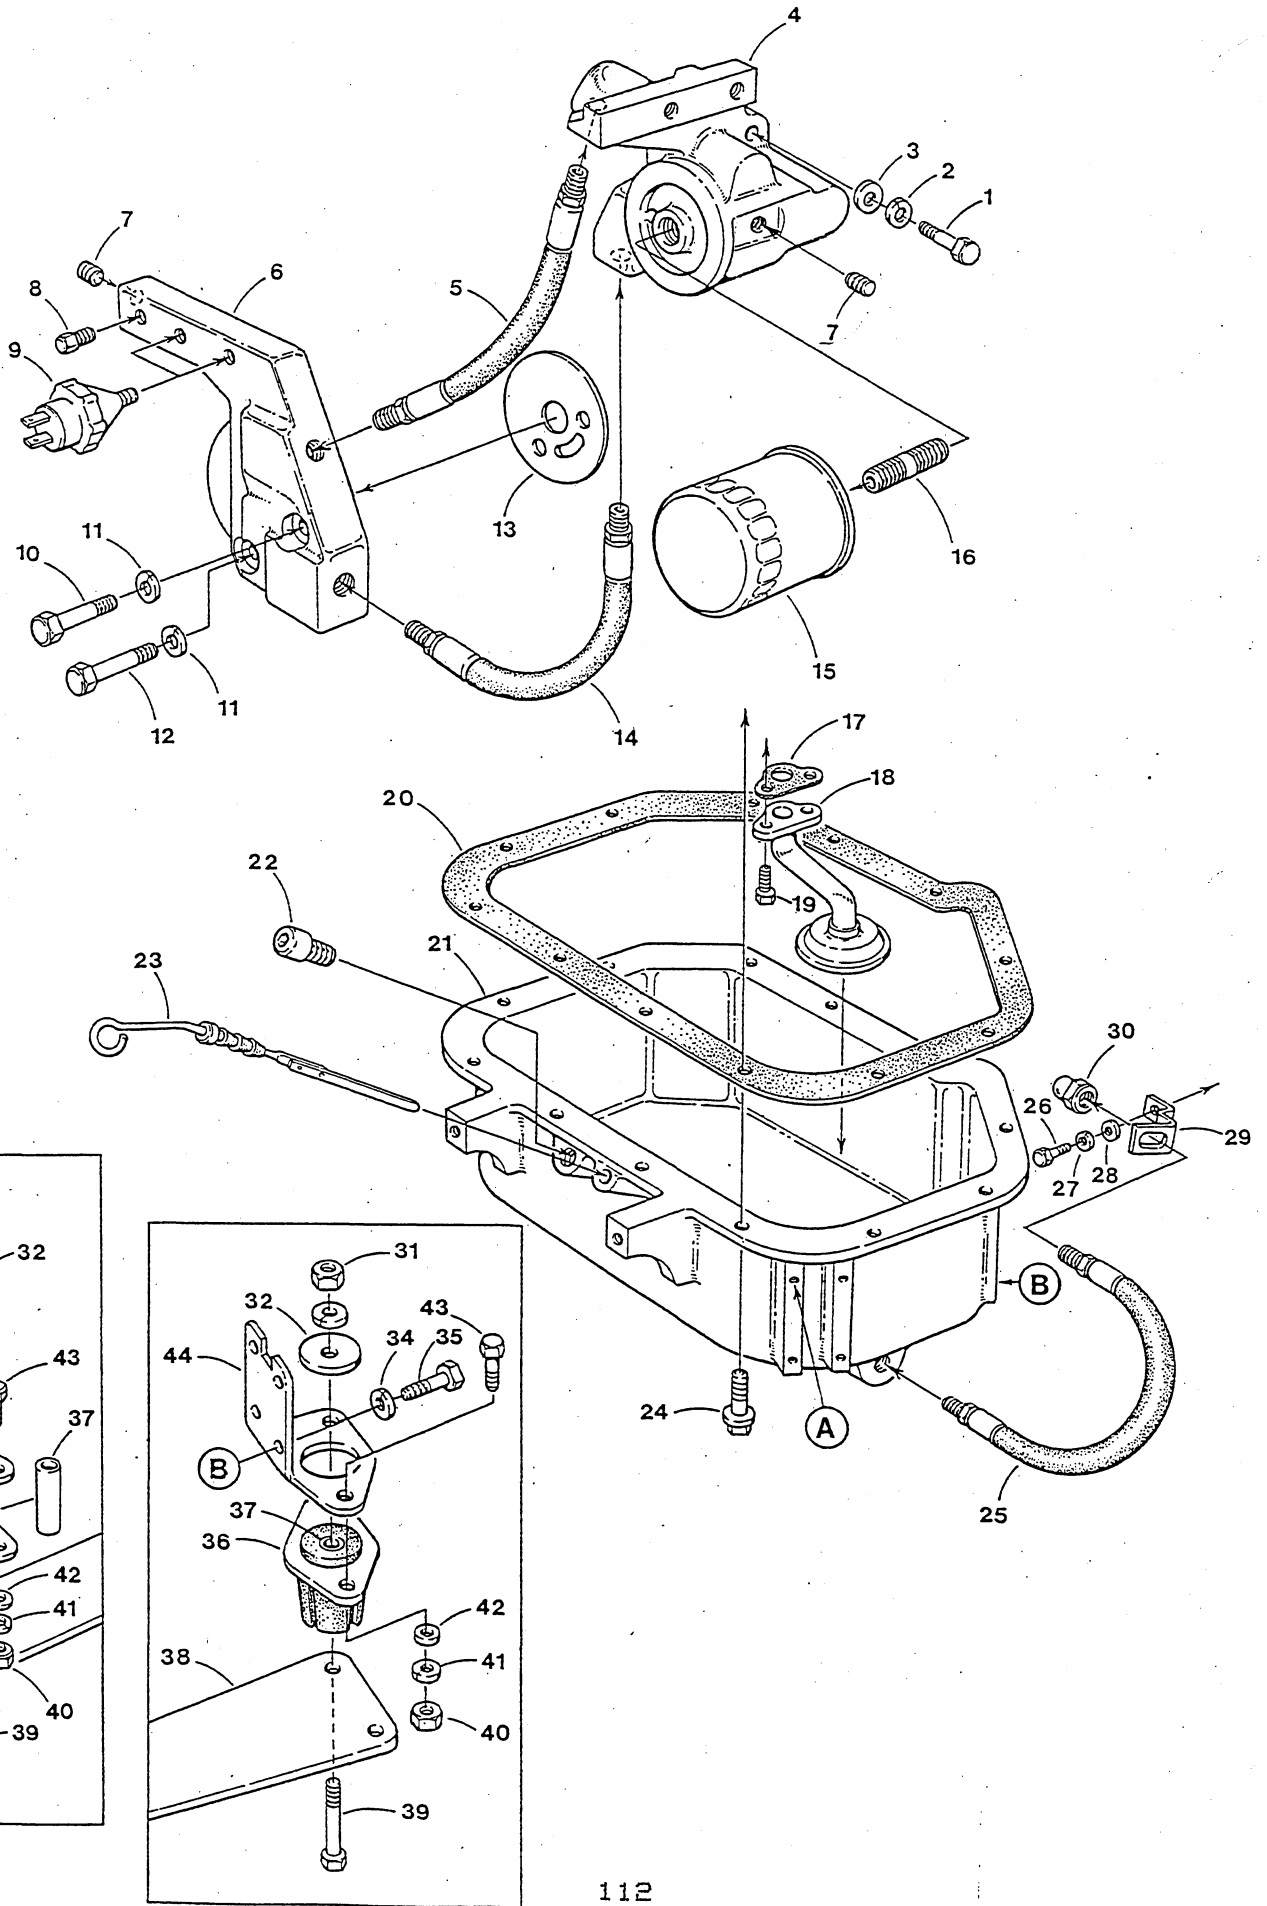

WESTERBEKE 4.5-7.0 BCGB - LUBE OIL FILTER - SUMP - FRONT MOUNTS

WESTERBEKE 4.5-7.0 BCGB - LUBE OIL FILTER - SUMP - FRONT MOUNTS

REF	PN	NAME	REMARKS	QUAN
1	298616	CAPSCREW	M10 X 1.25 X 50 DIN 961	2
2	019262	LOCKWASHER	M10 DIN 127	2
3	031789	WASHER	M10 DIN 125	2
4	042414	BRACKET	OIL FILTER-GOVERNOR	1
5	042611	HOSE	OIL	1
6	042277	ADAPTER	LUBE OIL TO BLOCK	1
7	024601	PLUG	1/4 NPT SOCKET	2
8	019369	PLUG	1/8 NPT HEX HEAD BRASS	1
9-1	037323	SWITCH	OIL PRESSURE NO	1
9-2	011552	SWITCH	OIL PRESSURE NC	1
10	013619	CAPSCREW	M 8 X 30 DIN 933	1
11	031786	LOCKWASHER	M 8 DIN 127	2
12	021558	CAPSCREW	M 8 X 35 DIN 933	1
13	041323	GASKET	OIL ADAPTER TO BLOCK	1
14	042612	HOSE	OIL	1
15	036918	FILTER	OIL	1
16	034663	NIPPLE	OIL FILTER	1
17	042141	GASKET	OIL PICKUP	1
18	043481	STRAINER	OIL PICKUP	1
19-1	017196	CAPSCREW	M 8 X 20 DIN 933	2
19-2	031786	LOCKWASHER	M 8 DIN 127	2
20	042020	GASKET	SUMP	1
21	042110	SUMP	OIL	1
22	043419	PLUG	1/2 UNF SOCKET INCLUDING O-RING	1
23	042273	DIPSTICK		1
24	042891	CAPSCREW	M 6 X 20 W/WASHER-LOCKWASHER	13
25	042811	HOSE	SUMP DRAIN	1
26	013630	CAPSCREW	M 8 X 25 DIN 933	1
27	031786	LOCKWASHER	M 8 DIN 127	1
28	031787	WASHER	M 8 DIN 125	1
29	024922	BRACKET	SUMP DRAIN HOSE	1
30	024905	CAP	SUMP DRAIN HOSE	1
31	043139	NUT	M10 DIN 934 304SS	2
32	042303	WASHER	ISOLATOR REBOUND	2
33	042035	MOUNT	FRONT RIGHT	1
34	031783	LOCKWASHER	M 6 DIN 127	8
35	017012	CAPSCREW	M 6 X 16 DIN 933	8
36	042810	ISOLATOR		2
37	042302	SPACER		2
38	042293	PLATE	FRONT MOUNT	1
39	043257	CAPSCREW	M10 X 65 DIN 7991 304SS	2
40	015812	NUT	M 6 DIN 934	4
41	031783	LOCKWASHER	M 6 DIN 127	4
42	031784	WASHER	M 6 DIN 125	4
43	017012	CAPSCREW	M 6 X 16 DIN 933	4
44	042034	MOUNT	FRONT LEFT	1