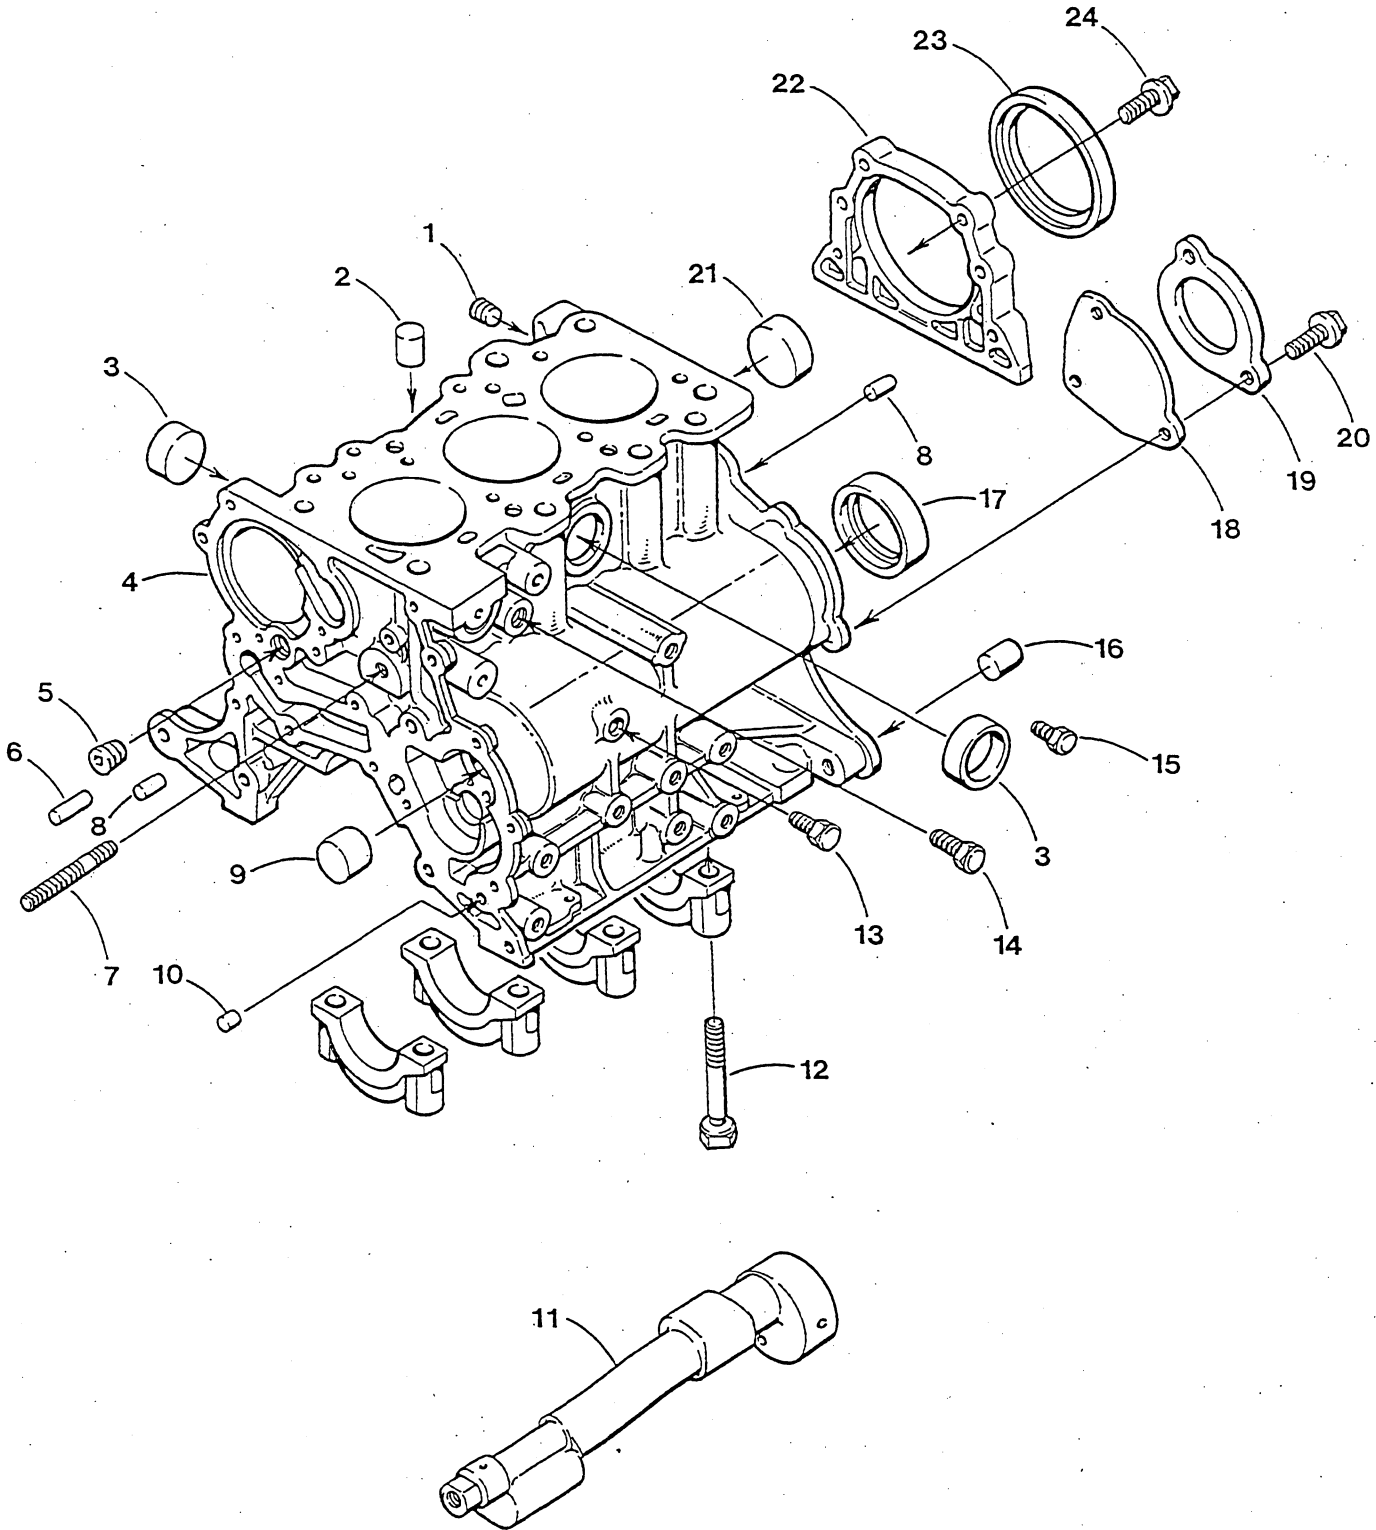

This Parts List covers a family of generators where most of the parts are common, however be sure to note the proper parts for your application. Also references in the book refer to the 60 Hertz model but are applicable for the corresponding 50 Hertz model as listed in the chart below.

60 Hertz Generator	50 Hertz Generator
4.5 BCGB	3.75 BCGB
7.0 BCGB	6.0 BCGB

TABLE OF CONTENTS

PAGE	DESCRIPTION
100	CYLINDER BLOCK
102	CYLINDER HEAD - ROCKER COVER
104	CRANKSHAFT - PISTONS
106	VALVES - ROCKER SHAFT - CAMSHAFT
108	TIMING BELT COVER
110	TIMING CASE - LUBE OIL PUMP
112	LUBE OIL FILTER - SUMP - FRONT MOUNTS
114	EXHAUST MANIFOLD - THERMOSTAT
116	COOLING SYSTEM - HEAT EXCHANGER
118	SEA WATER SYSTEM
120	SEA WATER PUMP
122	FRESH WATER PUMP - GOVERNOR - BELTS - BELT GUARD
124	GASDENSER AND LIFT PUMP
126	DISTRIBUTOR - COIL - SPARKPLUGS
128	DISTRIBUTOR
130	INTAKE MANIFOLD
132	AIR INTAKE AND CARBURETOR MOUNTING
134	CARBURETOR
136	BACK END - GENERATOR - REAR MOUNTS
140	GENERATOR OUTPUT
142	AC OUTPUT CIRCUIT BREAKER
144	ELECTRICAL SYSTEM
146	REMOTE CONTROL PANEL
148	MISCELLANEOUS

WESTERBEKE 4.5-7.0 BCGB - CYLINDER BLOCK