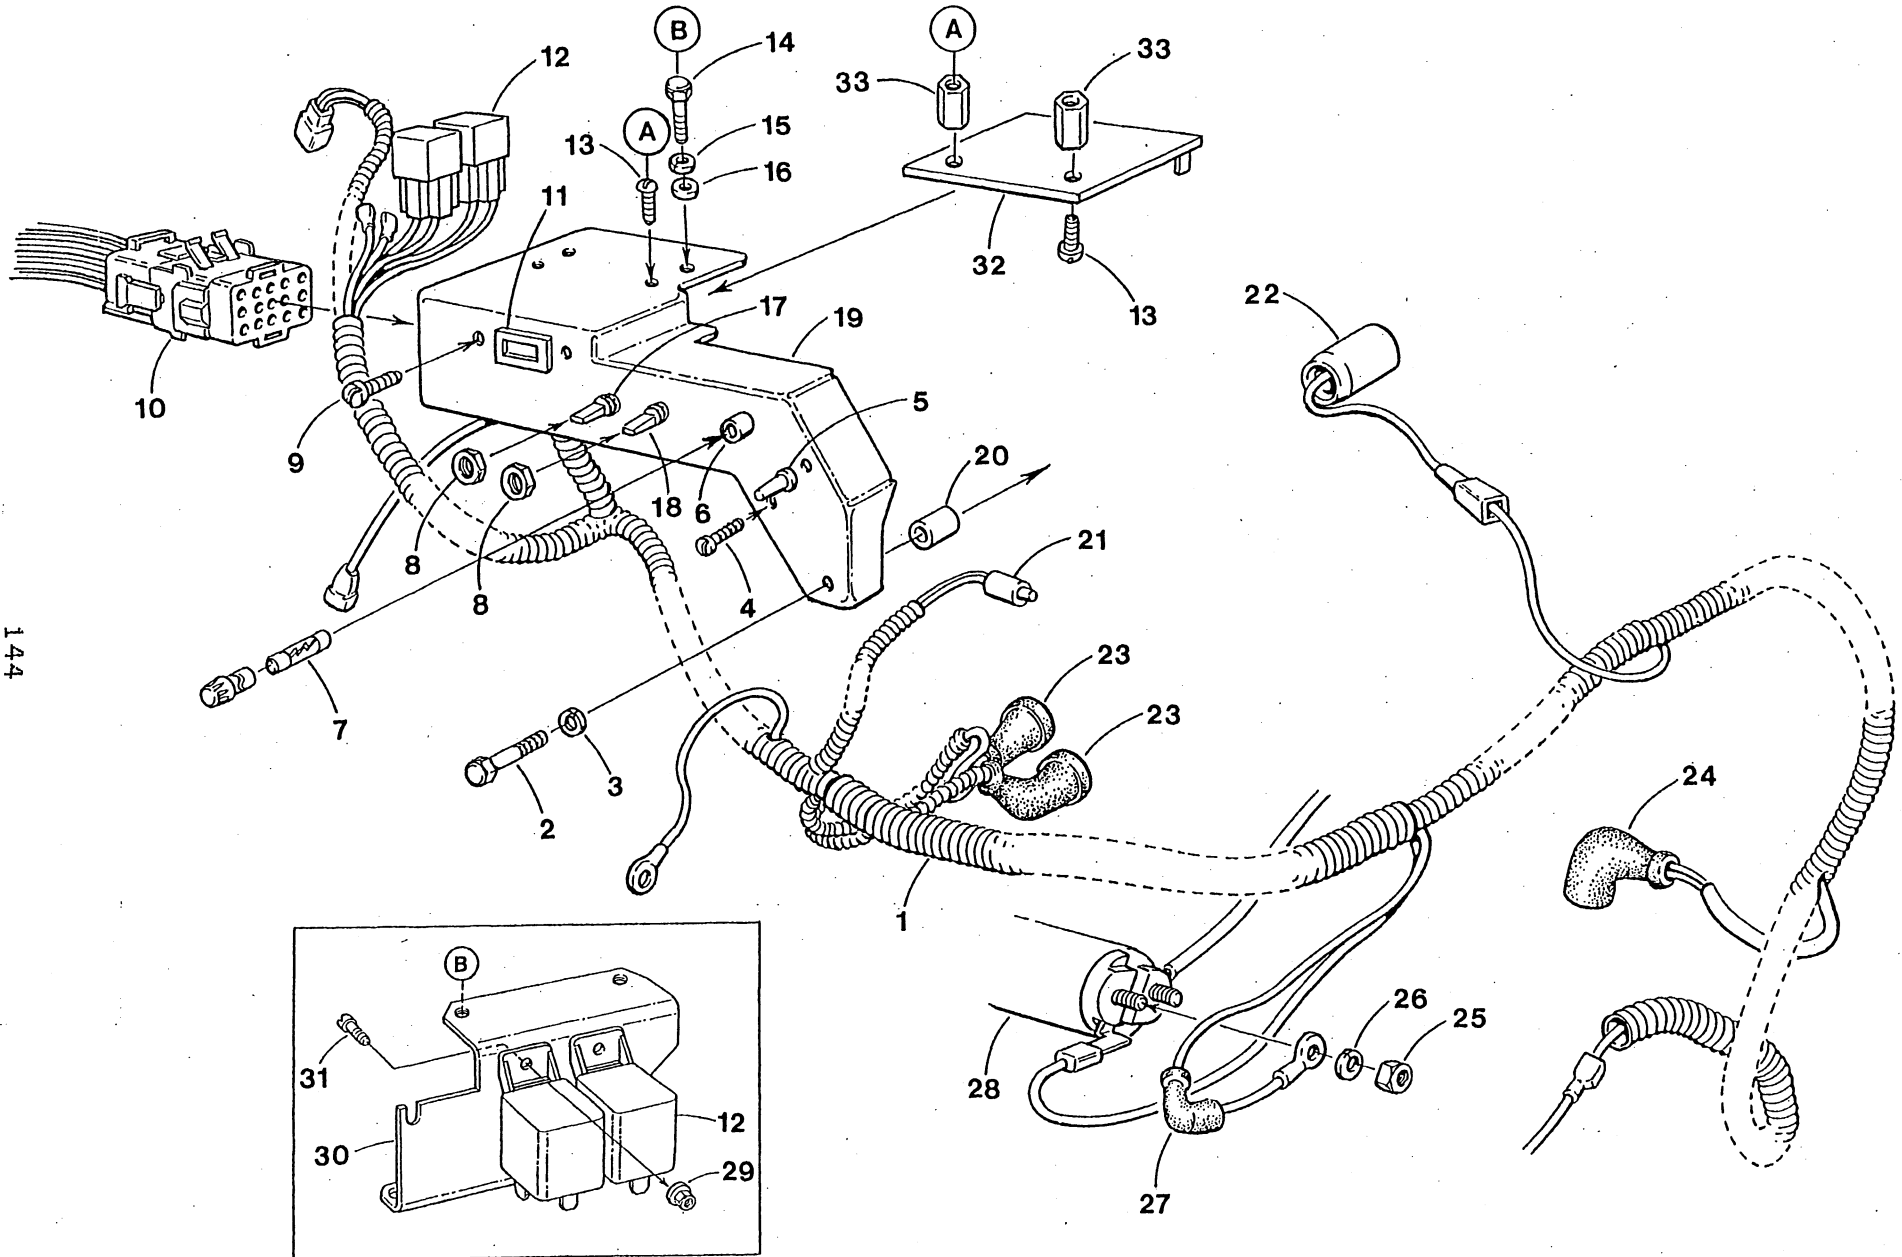

WESTERBEKE 4.5-7.0 BCGB - AC OUTPUT CIRCUIT BREAKER

REF	PN	NAME	REMARKS	QUAN
2	031891	SCREW	8-32 X 3/8 TRUSS HEAD SS	6
3	043689	COVER	BOX	1
4	039082	GUARD	CIRCUIT BREAKER HANDLE	1
5	031852	SCREW	6-32 X 1/4 BINDING HEAD SS	4
6	042330	NIPPLE	1"	1
7	042329	NUT	1"	3
8	038523	SPACER		1
9-1	042232	BREAKER	CIRCUIT 20 AMP 60HZ 4.5 BCGB	1
9-2	042712	BREAKER	CIRCUIT 15 AMP 50HZ 3.7 BCGB	1
9-3	042714	BREAKER	CIRCUIT 30 AMP 60HZ 7.0 BCGB	1
9-4	042713	BREAKER	CIRCUIT 25 AMP 50HZ 5.0 BCGB	1
10	032493	LOCKWASHER	1/4 INTERNAL TOOTH BRONZE	2
11	032498	NUT	1/4NC HEX BRASS	2
12	032499	WASHER	FLAT 1/4 BRASS	2
13-1	038644	WIRE	WHITE 60HZ 4.5 BCGB	1
13-2	038647	WIRE	WHITE 60HZ 7.0 BCGB	1
14	043688	BOX	CIRCUIT BREAKER	1
15-1	038637	WIRE	BLACK 60HZ 4.5 BCGB 50HZ 3.7 BCGB	1
15-2	038640	WIRE	BLACK 60HZ 7.0 BCGB 50HZ 5.0 BCGB	1
16-1	038637	WIRE	BLACK 60HZ 4.5 BCGB	1
16-2	042345	WIRE	WHITE 50HZ 3.7 BCGB	1
16-3	038640	WIRE	BLACK 60HZ 7.0 BCGB	1
16-4	042333	WIRE	WHITE 50HZ 5.0 BCGB	1
17	031847	NUT	10-32 HEX SS	4
18	031848	WASHER	FLAT 10 SS	8
19	038622	CAPSCREW	1/4NC X 1 BRONZE FULLY THREADED	1
20	038621	PLUG	NYLON	1
21	044823	SPACER		1
22	038434	GROMMET		1
23	031783	LOCKWASHER	M 6 DIN 127	3
24	013590	CAPSCREW	M 6 X 30 DIN 933	1
25	020628	CAPSCREW	M 6 X 25 DIN 933	2
26	036737	CONNECTOR	BOX 1-1/4"	1
27	042719	DIAGRAM	AC OUTPUT & CIRCUIT BREAKER WIRING	1