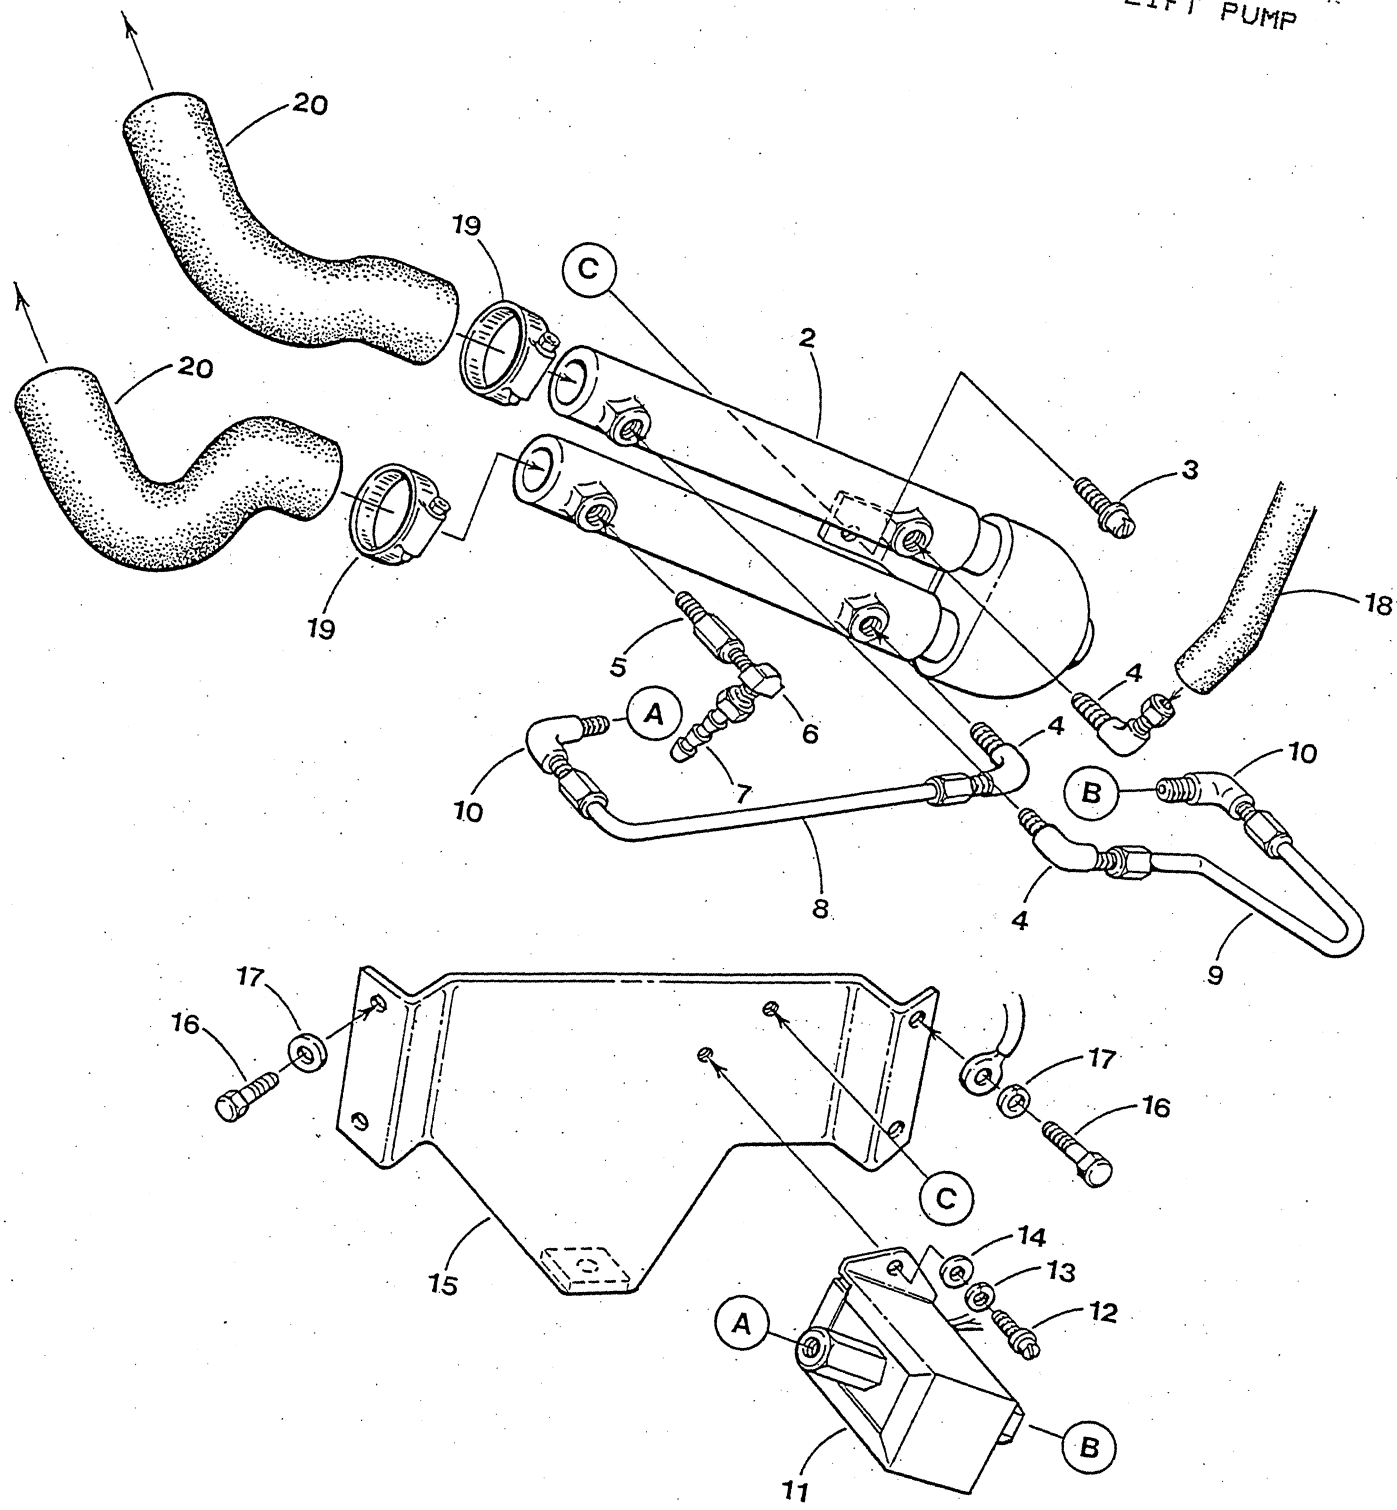

WESTERBEKE 4.5-7.0 BCGE - GASENSER AND LIFT PUMP

WESTERBEKE 4.5-7.0 BCGB - GASDENSER AND LIFT PUMP

REF	PN	NAME	REMARKS	QUAN
1	042865	GASDENSER	LIFT PUMP ASSEMBLY INCL REF 2 THRU 15	1
2	043125	GASDENSER		1
3	043345	SCREW	M 5 X 10 FLANGED	1
4-1	013345	ELBOW	MALE 1/8 NPT TO 3/16 COMPRESSION	3
4-2	013344	NUT	3/16 COMPRESSION	AR
4-3	013343	FERRULE	3/16 COMPRESSION	AR
5	013339	ADAPTER	1/8 NPT MALE-FEMALE	1
6	013340	ELBOW	1/8 NPT STREET 90 BRASS	1
7	021448	CONNECTOR	MALE 1/8 NPT TO 1/4" HOSE	1
8-1	043114	LINE	GASDENSER TO LIFT PUMP - NLA	1
8-2	044756	LINE	GASDENSER TO LIFT PUMP	1
9-1	043115	LINE	LIFT PUMP TO GASDENSER - NLA	1
9-2	044757	LINE	LIFT PUMP TO GASDENSER	1
9-3		NOTE:	OLD LINES CROSSED-NEW ARE PARALLEL-SO	
9-4			BOTH LINES MUST BE CHANGED TO NEW	
10-1	013345	ELBOW	MALE 1/8 NPT TO 3/16 COMPRESSION	2
10-2	013344	NUT	3/16 COMPRESSION	AR
10-3	013343	FERRULE	3/16 COMPRESSION	AR
11	043124	PUMP	FUEL LIFT 12 VDC INCLUDING REF 10	1
12	031918	SCREW	M 5 X 10 DIN 84A	2
13	031780	LOCKWASHER	M 5 DIN 127	2
14	031781	WASHER	M 5 DIN 125	2
15	042737	BRACKET	LIFT PUMP AND GASDENSER	1
16	017012	CAPSCREW	M 6 X 16 DIN 933	4
17	031783	LOCKWASHER	M 6 DIN 127	4
18	042825	LINE	GASDENSER TO CARBURETOR-INSULATED	1
19	011386	CLAMP	HOSE 12	4
20	042934	HOSE	SEA PUMP TO GASDENSER TO EXCHANGER	2