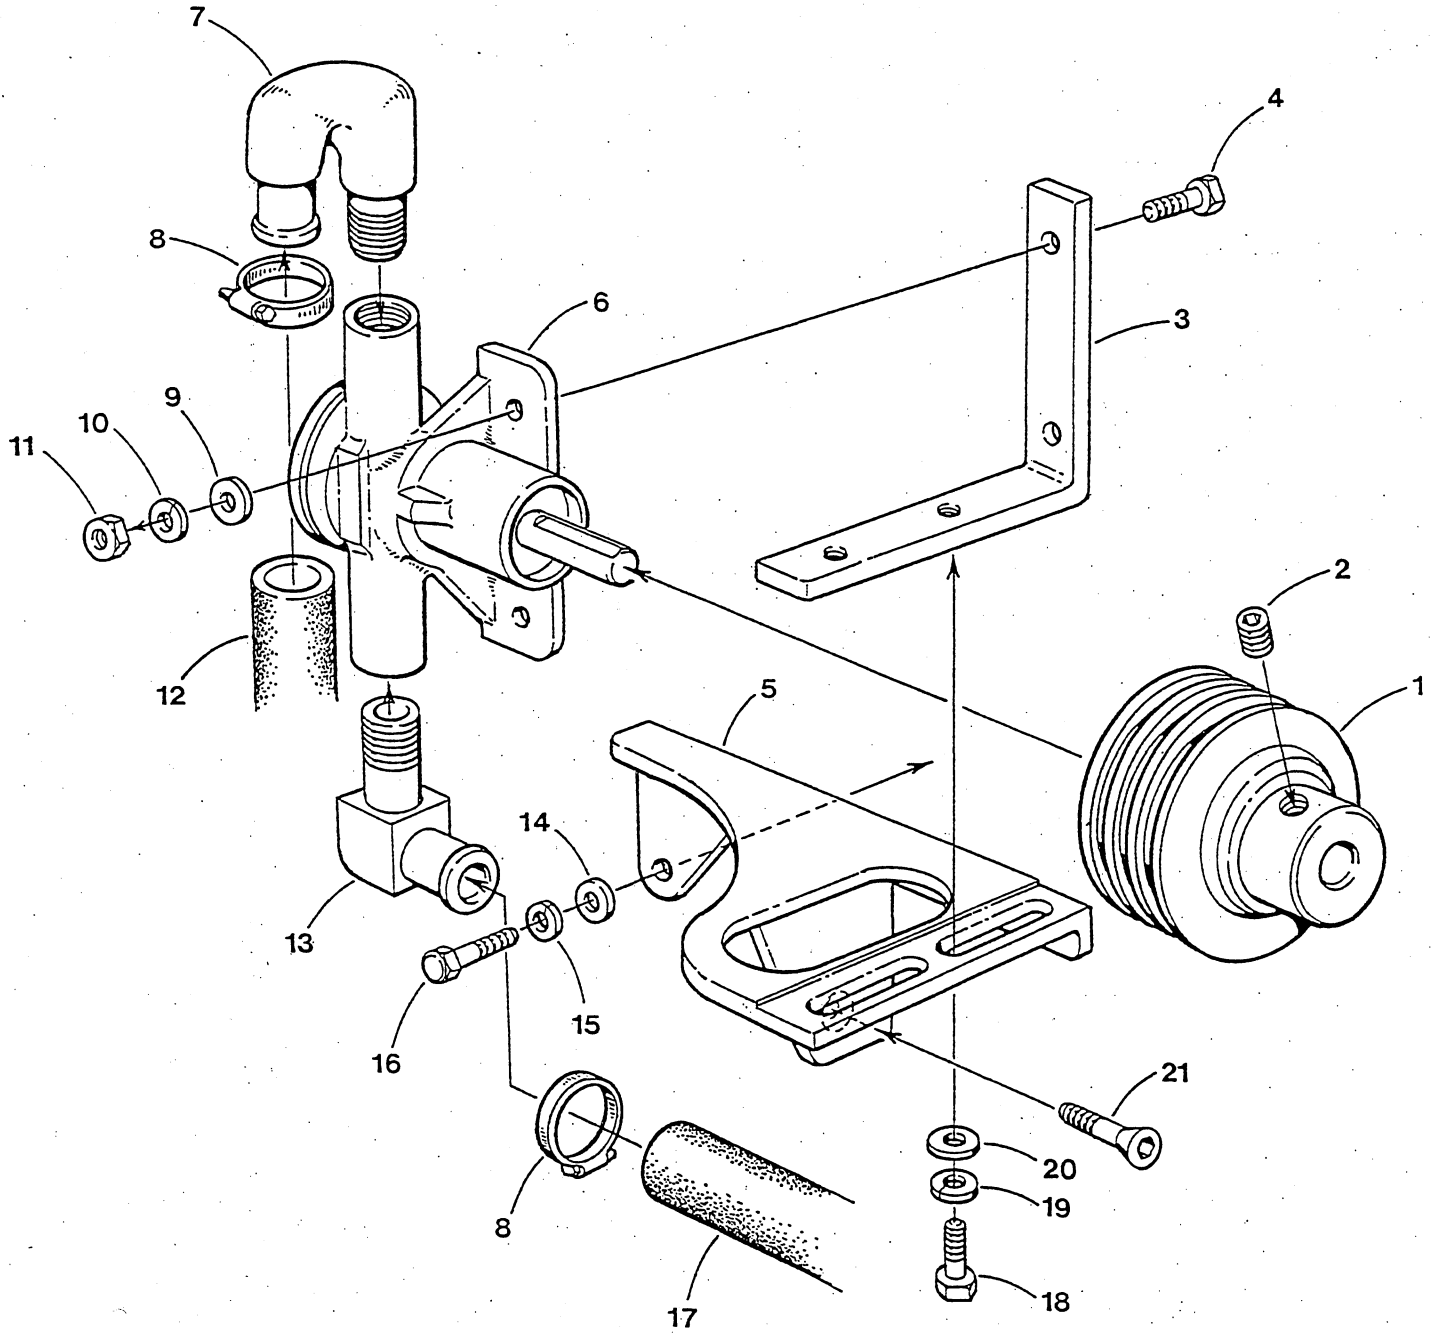

WESTERBEKE 4.5-7.0 BCGB - SEA WATER SYSTEM

WESTERBEKE 4.5-7.0 BCGB - SEA WATER SYSTEM

REF	PN	NAME	REMARKS	QUAN
1	042774	PULLEY	SEA WATER SYSTEM	1
2	011357	SETSCREW	PULLEY	1
3	042023	BRACKET	SEA WATER PUMP ADJUST	1
4	018804	CAPSCREW	M 6 X 20 DIN 933	2
5	042281	BRACKET	SEA WATER PUMP	1
6	032617	PUMP	SEA WATER	1
7	042126	ELBOW	3/8 NPT TO 3/4" HOSE 180	1
8	011386	CLAMP	HOSE 12	2
9	031784	WASHER	M 6 DIN 125	2
10	031783	LOCKWASHER	M 6 DIN 127	2
11	015812	NUT	M 6 DIN 934	2
12		HOSE	CUSTOMER SUPPLIED	1
13	042257	ELBOW	3/8 NPT TO 3/8" HOSE	1
14	031787	WASHER	M 8 DIN 125	1
15	031786	LOCKWASHER	M 8 DIN 127	1
16	013630	CAPSCREW	M 8 X 25 DIN 933	1
17	042934	HOSE	GASDENSER TO EXCHANGER	1
18	018804	CAPSCREW	M 6 X 20 DIN 933	2
19	031783	LOCKWASHER	M 6 DIN 127	2
20	031784	WASHER	M 6 DIN 125	2
21	200442	CAPSCREW	M10 X 1.25 X 20 DIN 7991	1