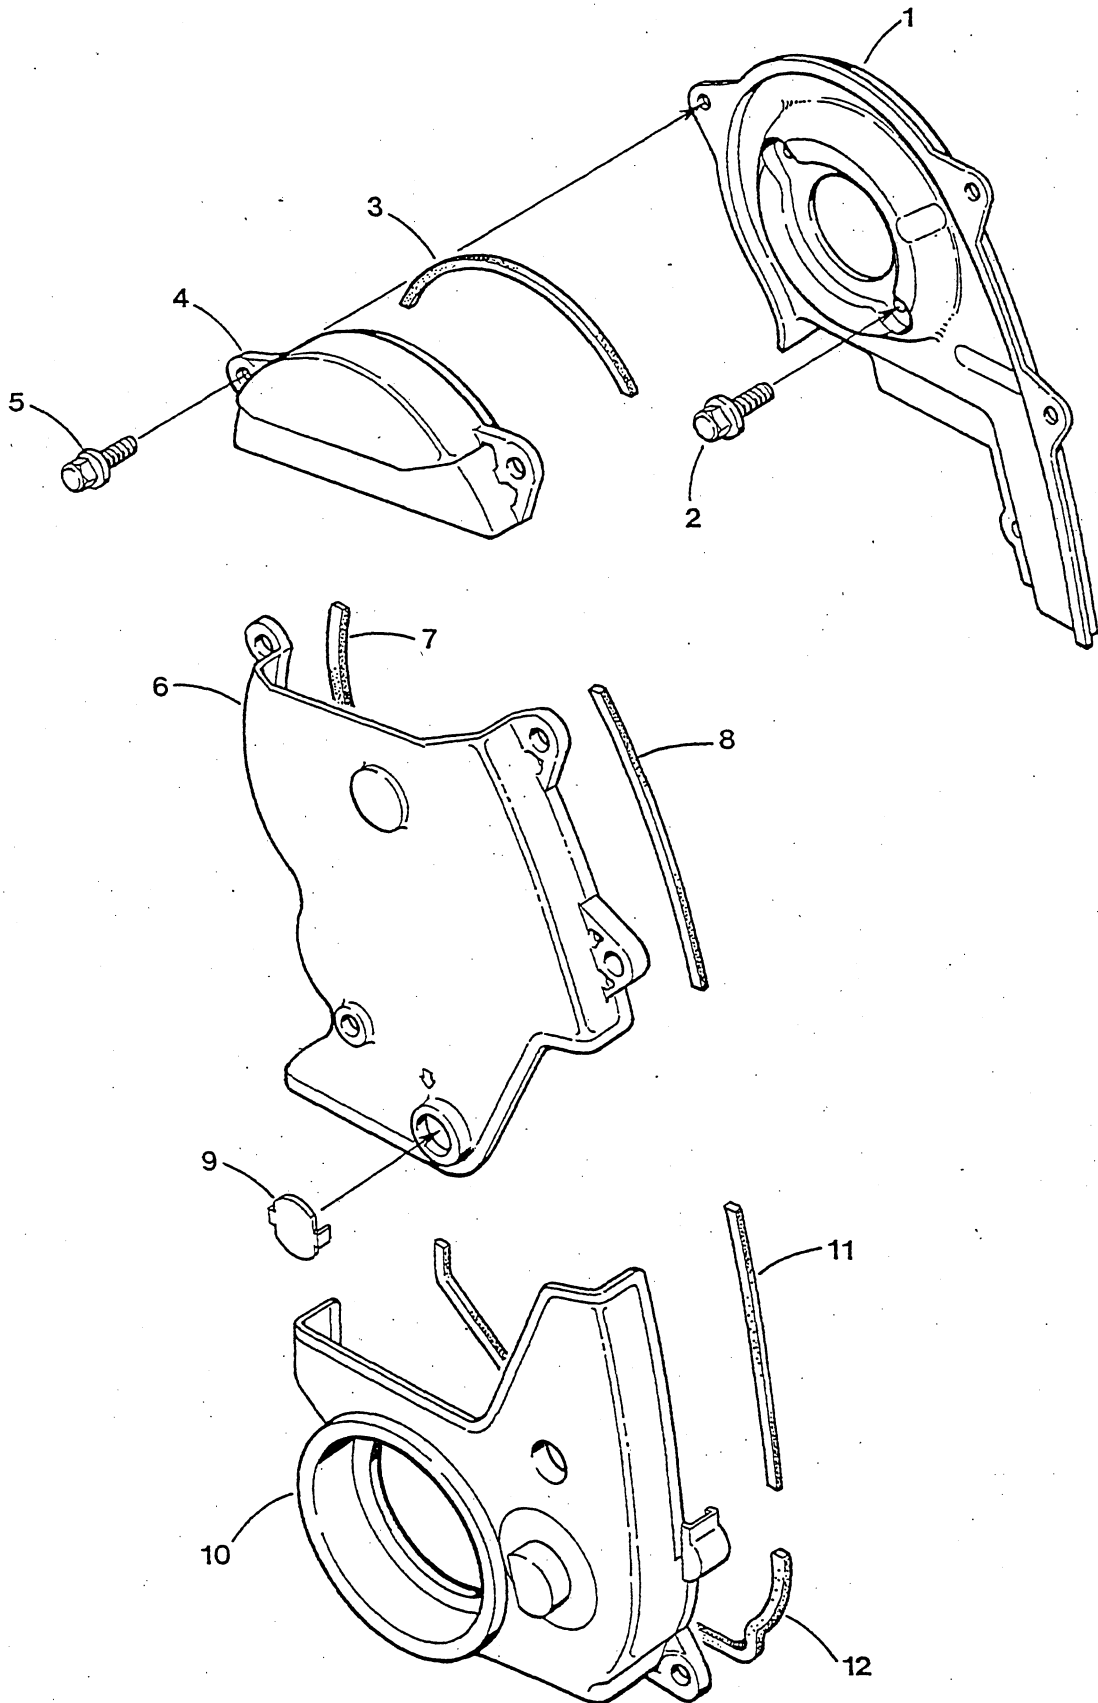

WESTERBEKE 4.5-7.0 BCGB - TIMING BELT COVER

WESTERBEKE 4.5-7.0 BCGB - TIMING BELT COVER

REF	PN	NAME	REMARKS	QUAN
1	043019	COVER	TIMING BELT TOP REAR	1
2	033669	CAPSCREW	M 6 X 16 JIS-FLANGE	3
3	042985	GASKET	TIMING BELT COVER	1
4	043031	COVER	TIMING BELT TOP INCLUDING REF 3	1
5	033669	CAPSCREW	M 6 X 16 JIS-FLANGE	6
6	043007	COVER	TIMING BELT INCLUDING REF 7-8-9	1
7	042988	GASKET	TIMING BELT COVER	1
8	042985	GASKET	TIMING BELT COVER	1
9	042947	COVER	TIMING BELT ACCESS	1
10	042989	COVER	TIMING BELT LOWER INCLUDING REF 11-12	1
11	042967	GASKET	TIMING BELT	1
12	042966	GASKET	TIMING BELT	1