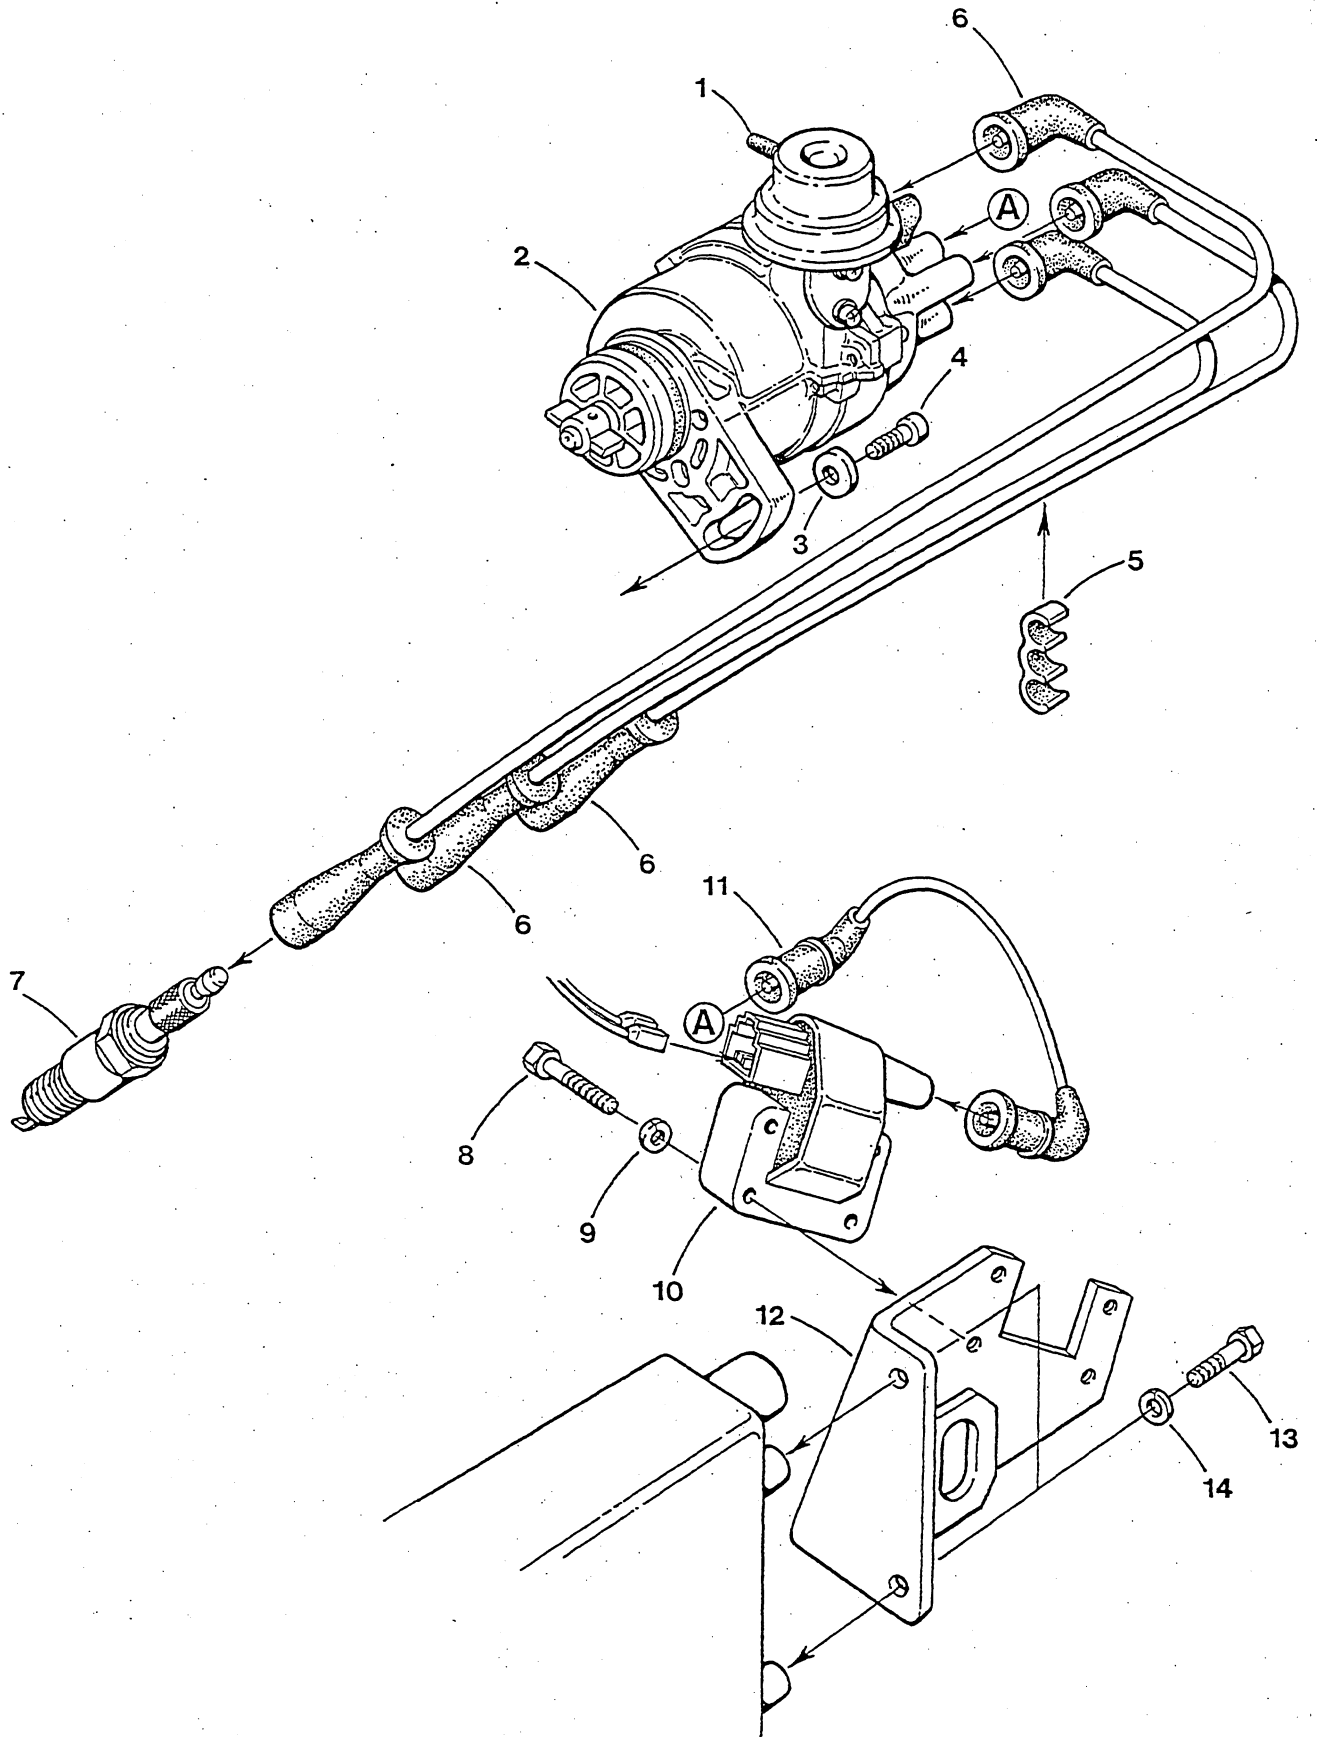

WESTERBEKE 4.5-7.0 BCGB - GASDENSER AND LIFT PUMP

REF	PN	NAME	REMARKS	QUAN
1	042865	GASDENSER	LIFT PUMP ASSEMBLY INCL REF 2 THRU 15	1
2	043125	GASDENSER		1
3	043345	SCREW	M 5 X 10 FLANGED	1
4-1	013345	ELBOW	MALE 1/8 NPT TO 3/16 COMPRESSION	3
4-2	013344	NUT	3/16 COMPRESSION	AR
4-3	013343	FERRULE	3/16 COMPRESSION	AR
5	013339	ADAPTER	1/8 NPT MALE-FEMALE	1
6	013340	ELBOW	1/8 NPT STREET 90 BRASS	1
7	021448	CONNECTOR	MALE 1/8 NPT TO 1/4" HOSE	1
8-1	043114	LINE	GASDENSER TO LIFT PUMP - NLA	1
8-2	044756	LINE	GASDENSER TO LIFT PUMP	1
9-1	043115	LINE	LIFT PUMP TO GASDENSER - NLA	1
9-2	044757	LINE	LIFT PUMP TO GASDENSER	1
9-3		NOTE:	OLD LINES CROSSED-NEW ARE PARALLEL-SO	
9-4			BOTH LINES MUST BE CHANGED TO NEW	
10-1	013345	ELBOW	MALE 1/8 NPT TO 3/16 COMPRESSION	2
10-2	013344	NUT	3/16 COMPRESSION	AR
10-3	013343	FERRULE	3/16 COMPRESSION	AR
11	043124	PUMP	FUEL LIFT 12 VDC INCLUDING REF 10	1
12	031918	SCREW	M 5 X 10 DIN 84A	2
13	031780	LOCKWASHER	M 5 DIN 127	2
14	031781	WASHER	M 5 DIN 125	2
15	042737	BRACKET	LIFT PUMP AND GASDENSER	1
16	017012	CAPSCREW	M 6 X 16 DIN 933	4
17	031783	LOCKWASHER	M 6 DIN 127	4
18	042825	LINE	GASDENSER TO CARBURETOR-INSULATED	1
19	011386	CLAMP	HOSE 12	4
20	042934	HOSE	SEA PUMP TO GASDENSER TO EXCHANGER	2

WESTERBEKE 4.5-7.0 BCGB - DISTRIBUTOR - COIL - SPARKPLUGS