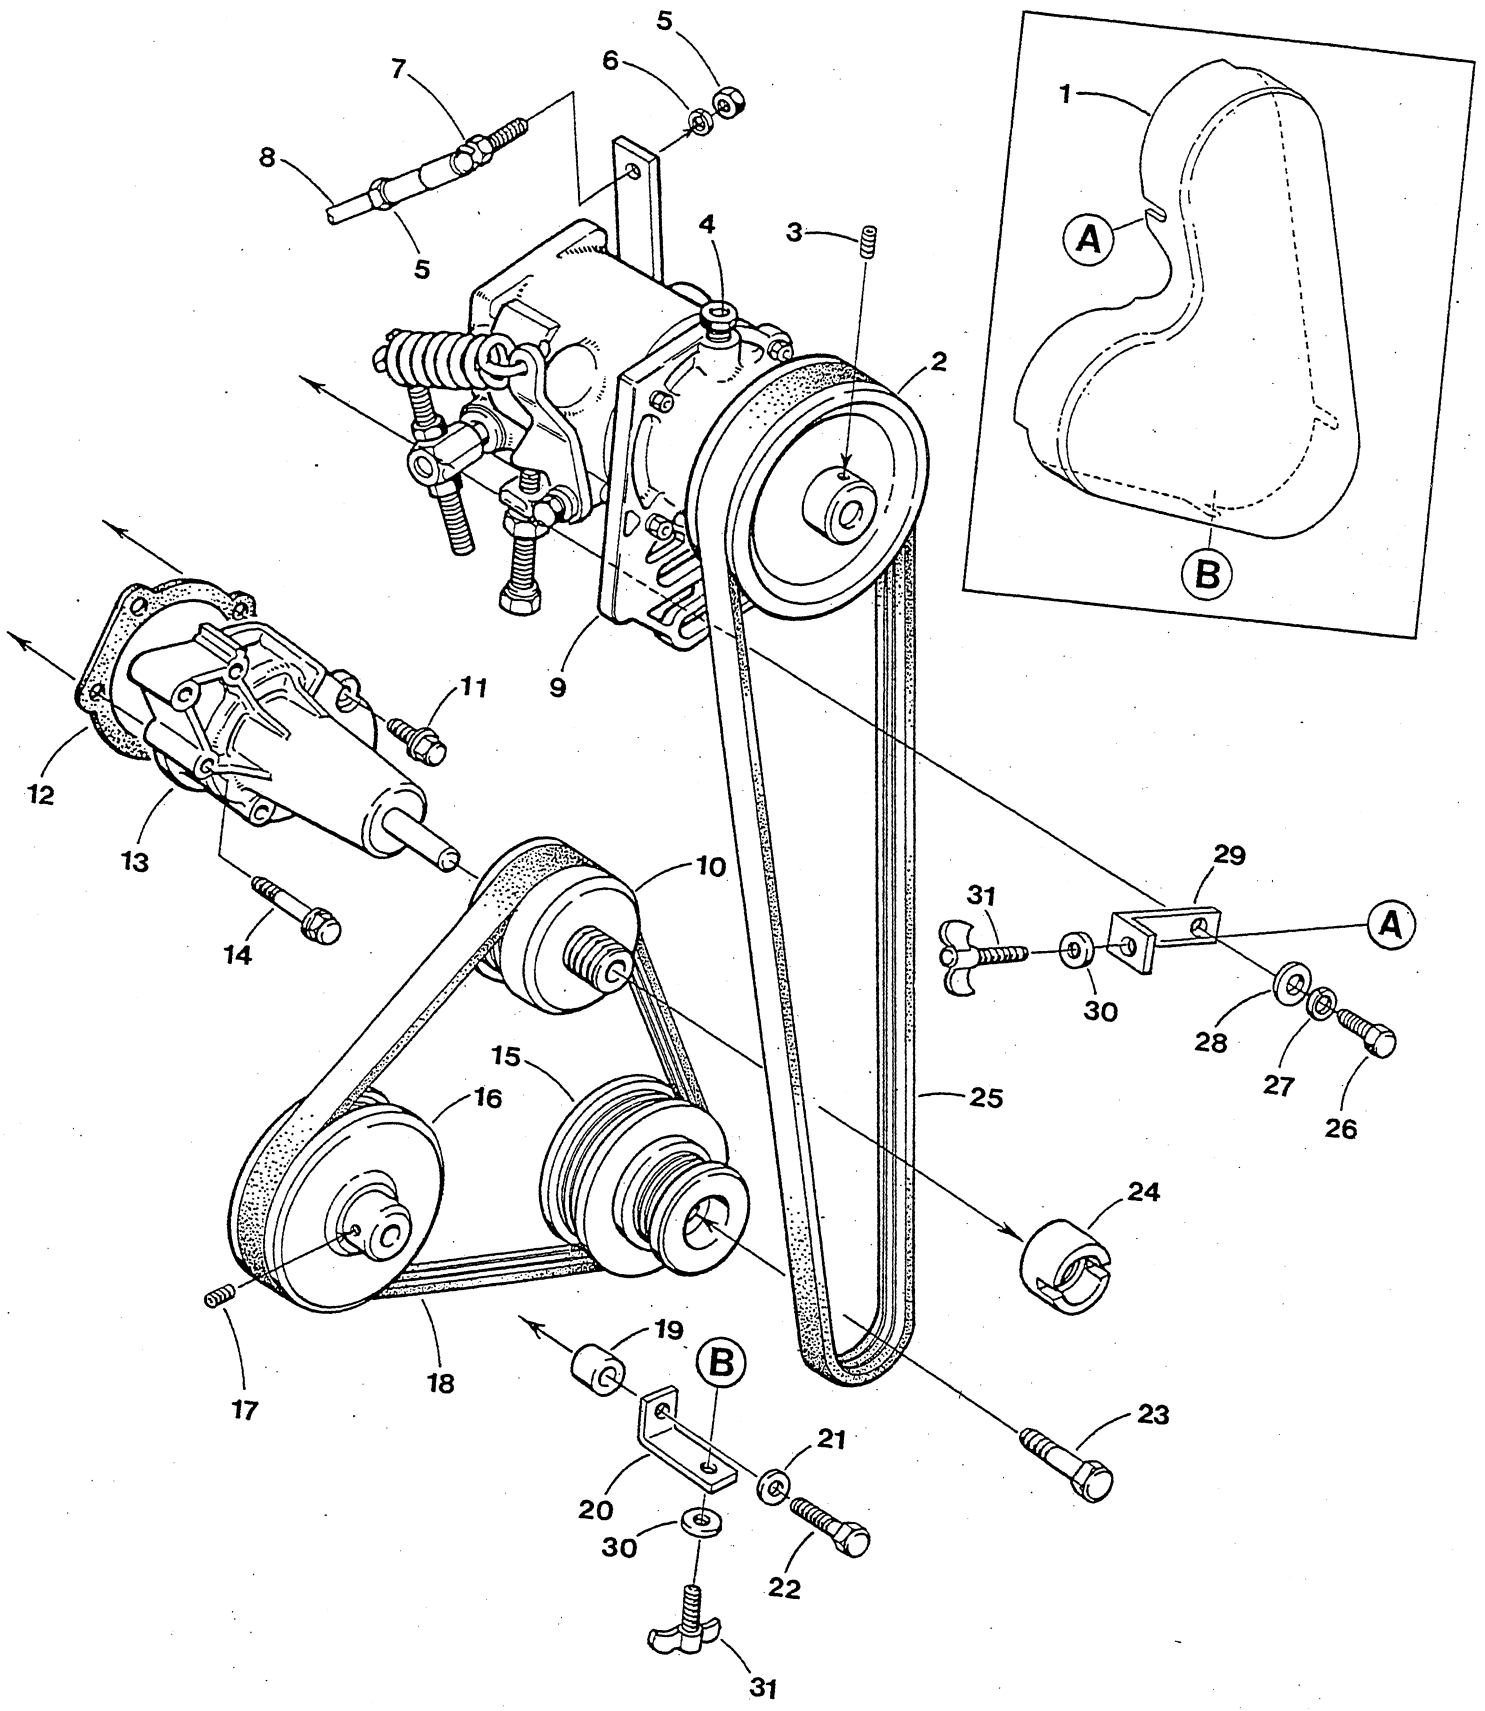

4.5-7.0 BCGB - FRESH WATER PUMP - GOVERNOR - BELTS - BELT GUARD

4.5-7.0 BCGE - FRESH WATER PUMP - GOVERNOR - BELTS - BELT GUARD

REF	PN	NAME	REMARKS	QUAN
1	044188	GUARD	BELT	1
2	039452	PULLEY	GOVERNOR	1
3	043585	PIN	SPIRAL 3/16 X 1-1/4	1
4	042896	PLUG	1/8 NPT SOCKET BRASS	1
5	031847	NUT	10-32 HEX SS	3
6	031849	LOCKWASHER	10 SS	1
7	019364	BALLJOINT		1
8	036423	ROD	THREADED	1
9	043793	GOVERNOR		1
10	042797	PULLEY	FRESH WATER PUMP	1
11	043065	CAPSCREW	M 6 X 18 JIS 7 W/LOCKWASHER	2
12	043005	GASKET	FRESH WATER PUMP	1
13	043809	PUMP	FRESH WATER INCLUDING REF 10-12-13-24	1
14	301590	CAPSCREW	M 6 X 35 JIS 7 W/LOCKWASHER	3
15	039451	PULLEY	CRANKSHAFT	1
16	042774	PULLEY	SEA WATER PUMP	1
17	011357	SETSCREW	PULLEY	1
18	042790	BELT	WATER PUMPS	1
19	033052	SPACER		1
20	038130	BRACKET	BELT GUARD	1
21	031783	LOCKWASHER	M 6 DIN 127	1
22	300330	CAPSCREW	M 6 X 50 DIN 931	1
23	042980	BOLT	CRANKSHAFT PULLEY	1
24	042800	NUT	FRESH WATER PUMP PULLEY	1
25	042798	BELT	GOVERNOR	1
26	034589	CAPSCREW	M10 X 30 DIN 933	2
27	019262	LOCKWASHER	M10 DIN 127	2
28	031789	WASHER	M10 DIN 125	2
29	044103	BRACKET	BELT GUARD	1
30	033372	WASHER	FLAT	2
31	033228	WINGSCREW	10-32 X 1/2	2