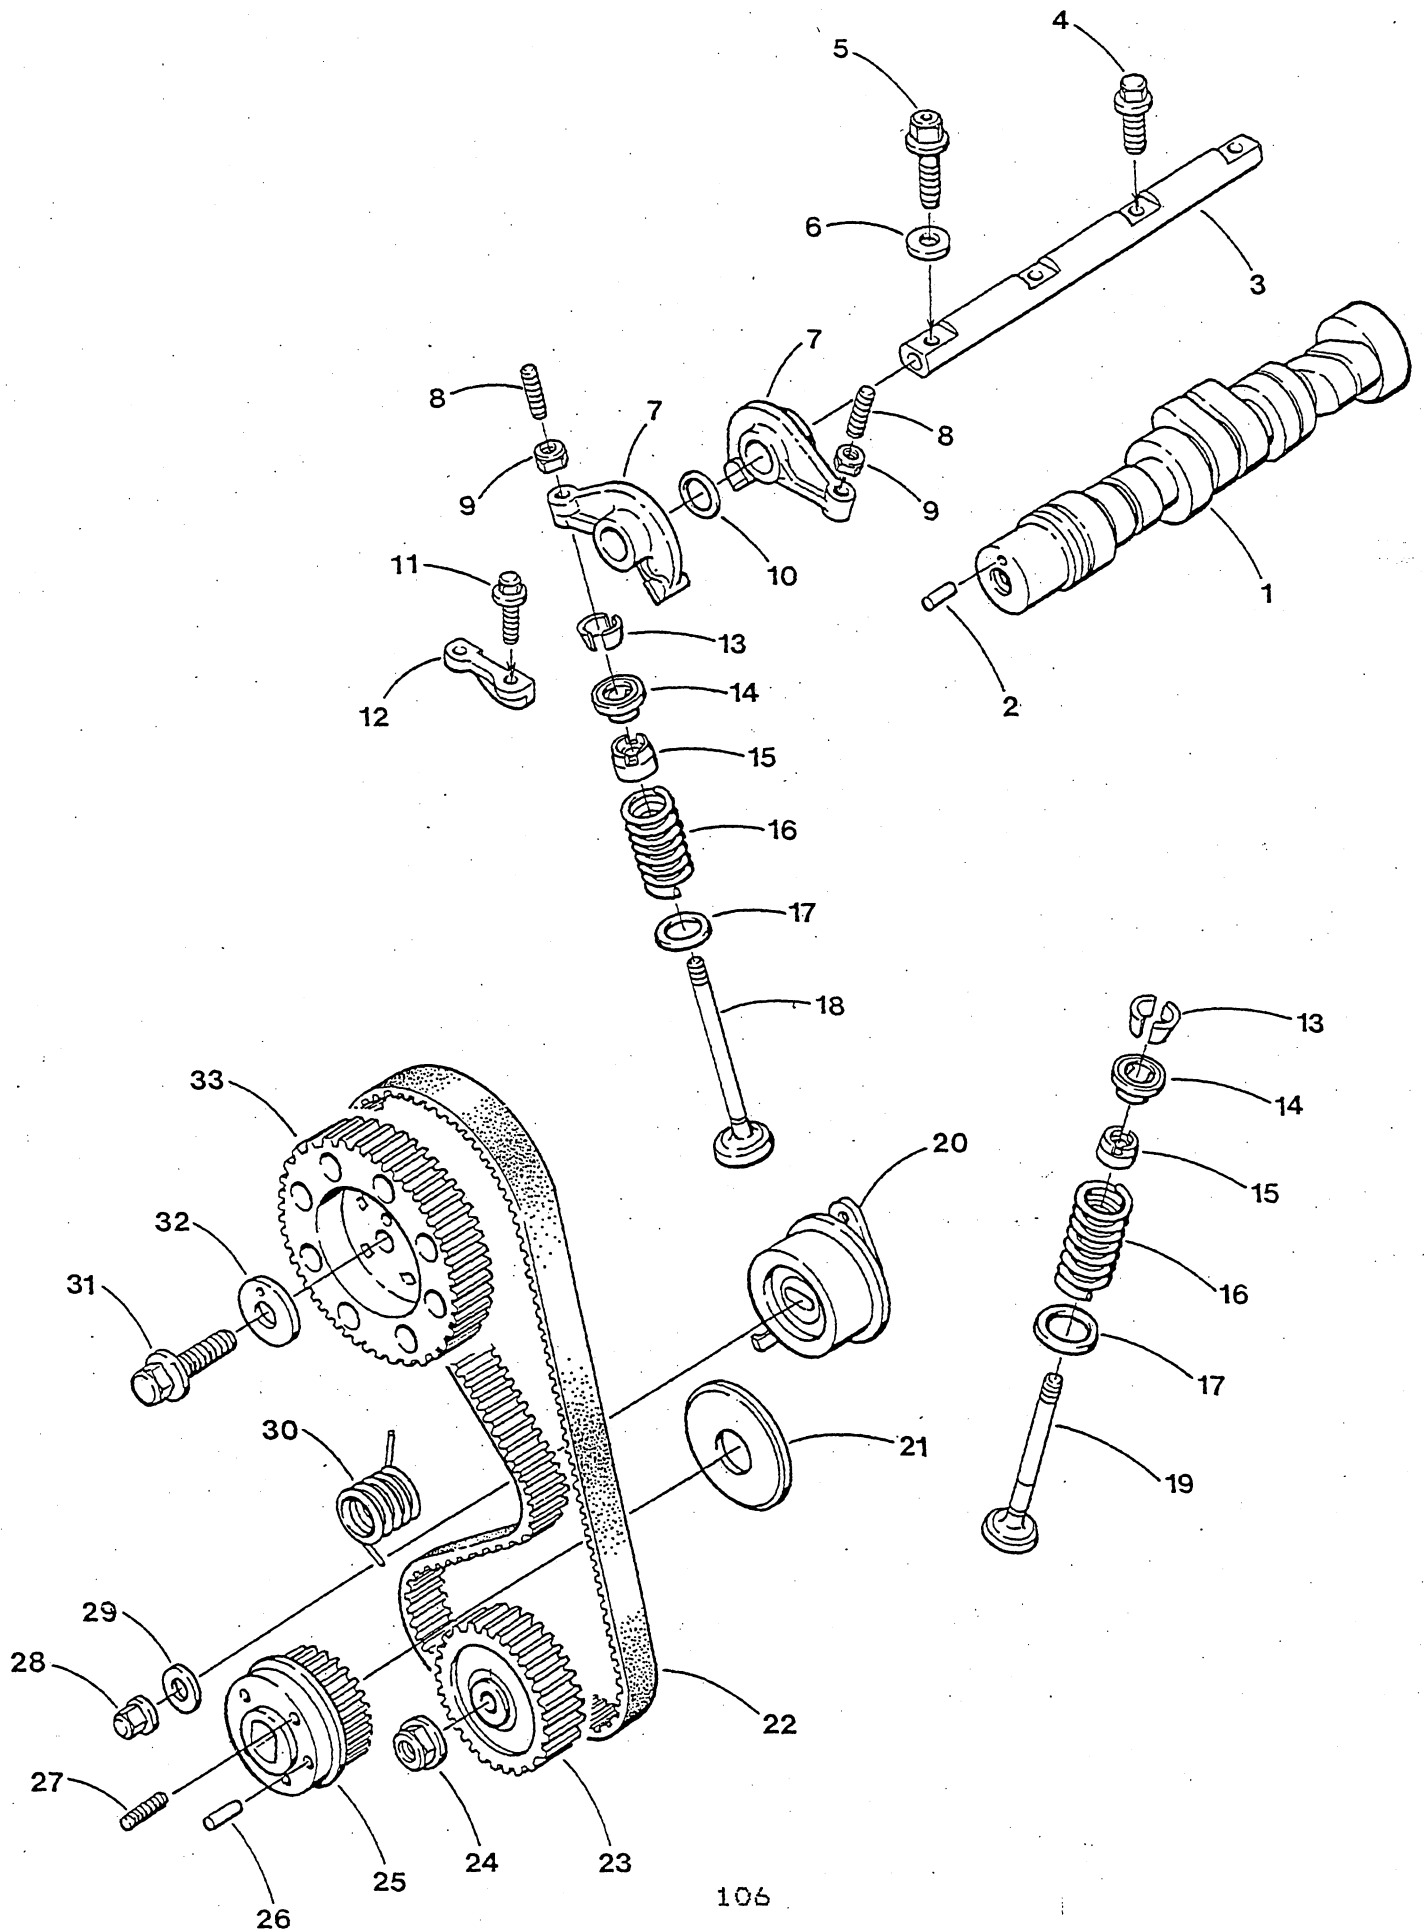

WESTERBEKE 4.5-7.0 BCGB - VALVES - ROCKER SHAFT - CAMSHAFT

WESTERBEKE 4.5-7.0 BCGB - VALVES - ROCKER SHAFT - CAMSHAFT

REF	PN	NAME	REMARKS	QUAN
1	043023	CAMSHAFT	INCLUDING REF 2	1
2	043011	PIN		1
3	042994	SHAFT	ROCKER	1
4	042995	BOLT	ROCKER SHAFT INCLUDING WASHER	2
5	042992	BOLT	ROCKER SHAFT FLANGE	2
6	042993	WASHER		2
7	042971	ROCKER		6
8	042977	SCREW	ROCKER ADJUST	6
9	042948	NUT	ROCKER ADJUST	6
10	042961	WASHER	ROCKER SHAFT	3
11	043064	CAPSCREW	M 6 X 14 JIS-FLANGE	2
12	042987	PLATE	CAMSHAFT THRUST	1
13	042952	COLLET	VALVE	12
14	042962	SEAT	VALVE SPRING UPPER	6
15	030242	SEAL	VALVE STEM	6
16	042999	SPRING	VALVE	6
17	042965	SEAT	VALVE SPRING LOWER	6
18	042978	VALVE	INTAKE	3
19	042979	VALVE	EXHAUST	3
20	042990	TENSIONER	TIMING BELT	1
21	042996	FLANGE	CRANKSHAFT TIMING BELT PULLEY	1
22	043036	BELT	TIMING	1
23	043021	PULLEY	OIL PUMP	1
24	042963	NUT	OIL PUMP PULLEY	1
25	043024	PULLEY	CRANKSHAFT TIMING BELT INCL REF 26	1
26	043068	PIN	SPRING	1
27	042894	PIN	CRANKSHAFT PULLEY	4
28	033668	NUT	M 8 JIS-FLANGE	1
29	043067	WASHER	TENSIONER	1
30	043009	SPRING	TENSIONER	1
31	041429	CAPSCREW	M10 X 1.25 X 30 JIS-FLANGE	1
32	042954	WASHER	CAMSHAFT TIMING PULLEY	1
33	043008	PULLEY	CAMSHAFT TIMING BELT	1